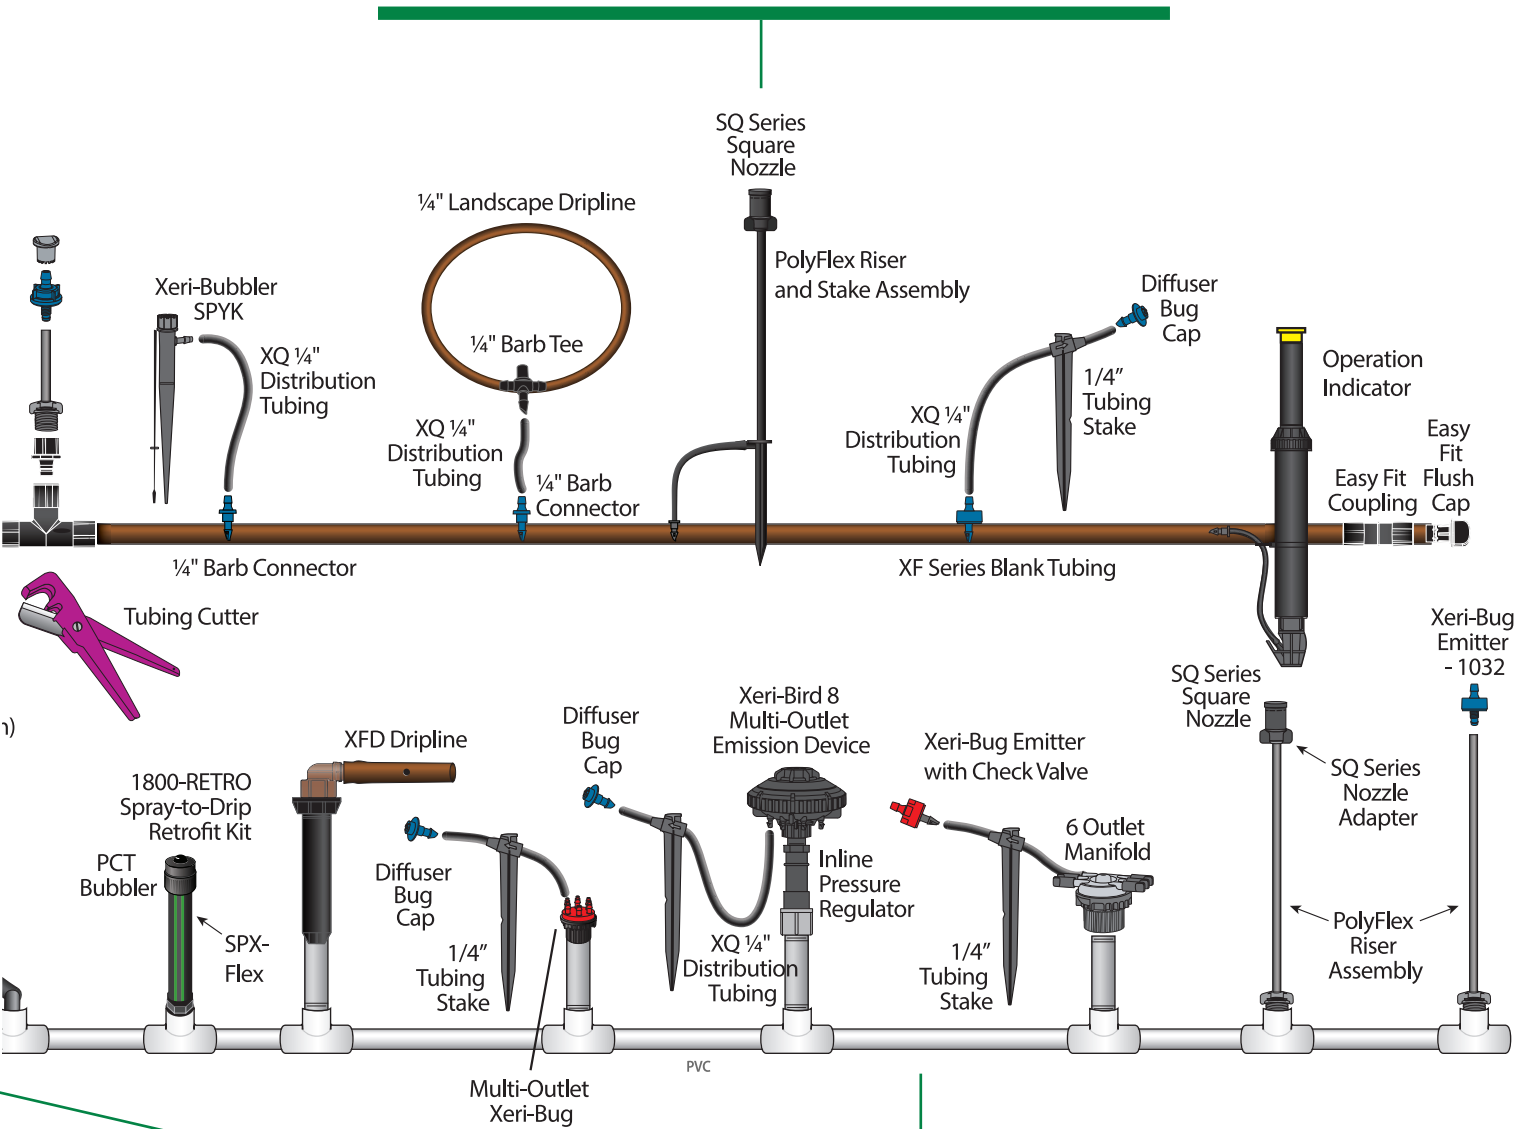

RAIN SHUTOFF DEVICES

Electronic rain shutoff devices are indispensable in all automatic irrigation systems for residential use. They monitor rainfall or freeze levels and automatically override the controller to prevent unnecessary irrigation.

RSD-BEX WIRED RAIN SENSOR

WR2 WIRELESS RAIN FREEZE SENSOR

SMRT-Y SOIL MOISTURE SENSOR

WATER TIMERS

Very easy to program, this water timer is screwed onto an outdoor tap to automate low-volume irrigation.

ESP-HT2

Ideal for balconies or small gardens.

SQ SERIES SQUARE PATTERN NOZZLE

Applies water slowly, evenly, and precisely to strengthen root architecture

ROOT WATERING SYSTEM (RWS)

Ensures deep and broad roots for better transplantation, stability, and growth