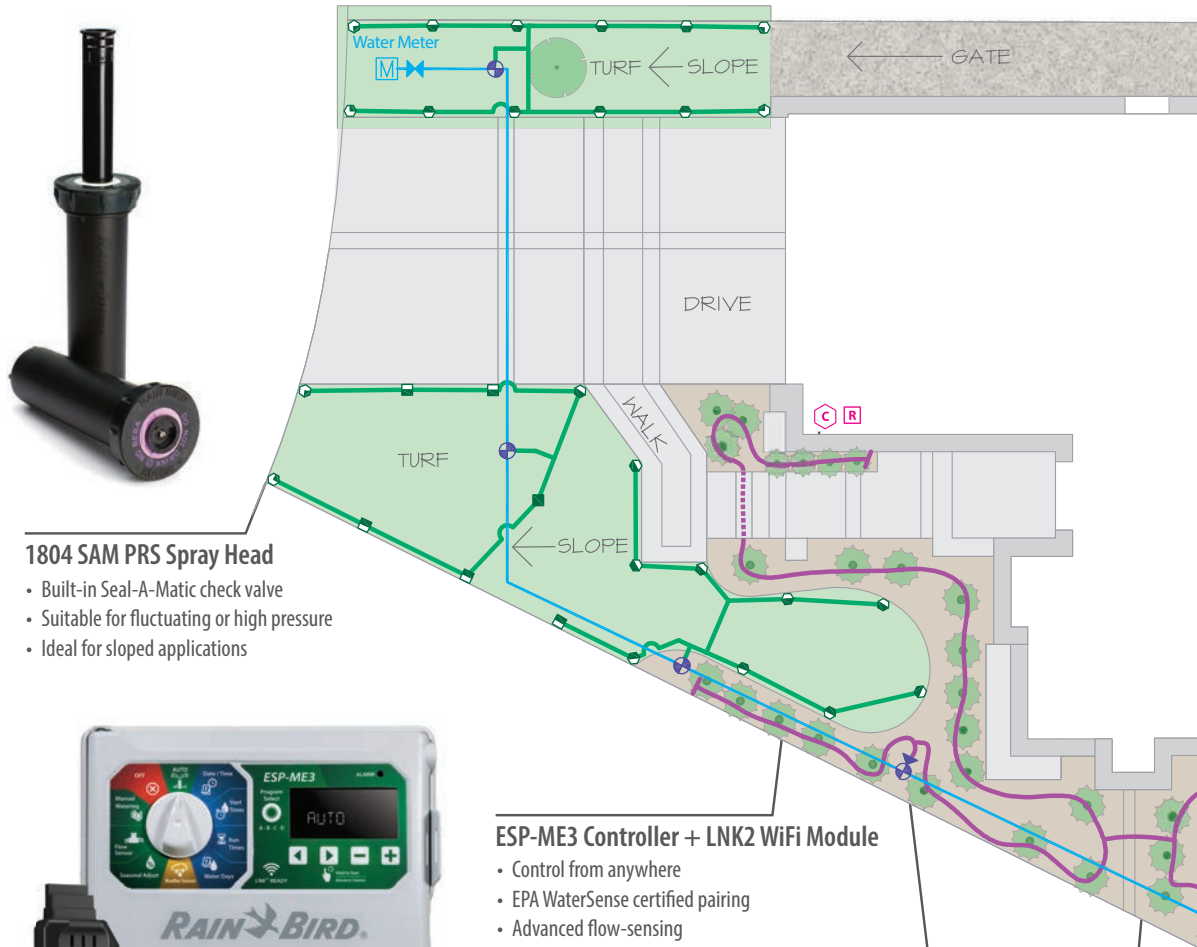

Water-Saving Features

Seasonal Adjust

Allows for easy irrigation program adjustments to match seasonal needs.

Delay Watering

Allows the user to suspend watering in the event of rain. Watering will resume after the set delay has elapsed. This can be done automatically with a Rain Sensor, on the controller itself or remotely via an app.

Extra Simple Programming

Straightforward programming shows the run-time, start times and watering days for each zone.

Your Garden

1804 SAM PRS Spray Head

- Built-in Seal-A-Matic check valve
- Suitable for fluctuating or high pressure
- Ideal for sloped applications

ESP-ME3 Controller + LNK2 WiFi Module

- Control from anywhere
- EPA WaterSense certified pairing
- Advanced flow-sensing

FG100 Flow Sensor

- Precise & accurate flow monitoring
- Highest value in flow sensing
- Protects against leaks and blockages
- Allows flexibility in installation location

WR2-48 Rain Sensor

- Automatic system shut off
- Flexible rainfall settings
- Quick & easy dial adjustment

XFS-CV Dripline

- Copper Shield™ technology prevents root intrusion
- Protects the landscape from water damage
- Water is saved efficiently in the line for the next cycle
- Heavy-duty check valve
- 3.048 m of hold back