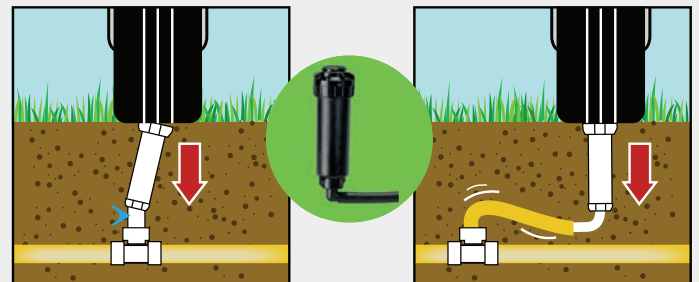

HE-VAN 12 (brown): 1.6 to 9 l/m

HE-VAN 15 (black): 2.5 to 14 l/m

SQ SQUARE PATTERN NOZZLES

Low-volume for irrigation in small areas.

Rotary Nozzle

Pop-up Rotors for small and medium sized areas

Water pressure causes the nozzle to pop up and then pop down after watering is completed. Rotors have adjustable arc from 40 to 360°. Recommended for small to medium-sized turf and landscape areas.

3504
 1/2" inlet rotor, ideal for short to mid range.

4.6 - 10.7 m

0.12 - 1.04 m³/h

5004/5004 PLUS

- The world's best quality rotor, available with several options.
- 3/4" inlet

7.6 - 15.2 m

0.17 - 2.19 m³/h

Accessories: *Swing joint and fittings*

A flexible swing joint assembly is ideal for rotor or spray head installations which may be exposed to car traffic or turf maintenance equipment. The assembly absorbs impact exerted on the underground rotor or spray head.

Valves

Operated by a controller, electric valves open and allow the water supply to reach sprinklers or dripline.

LOW-FLOW VALVE

DV DRIP - Lfv

Specifically designed for drip irrigation systems.

 0.045 - 1.8 m³/h