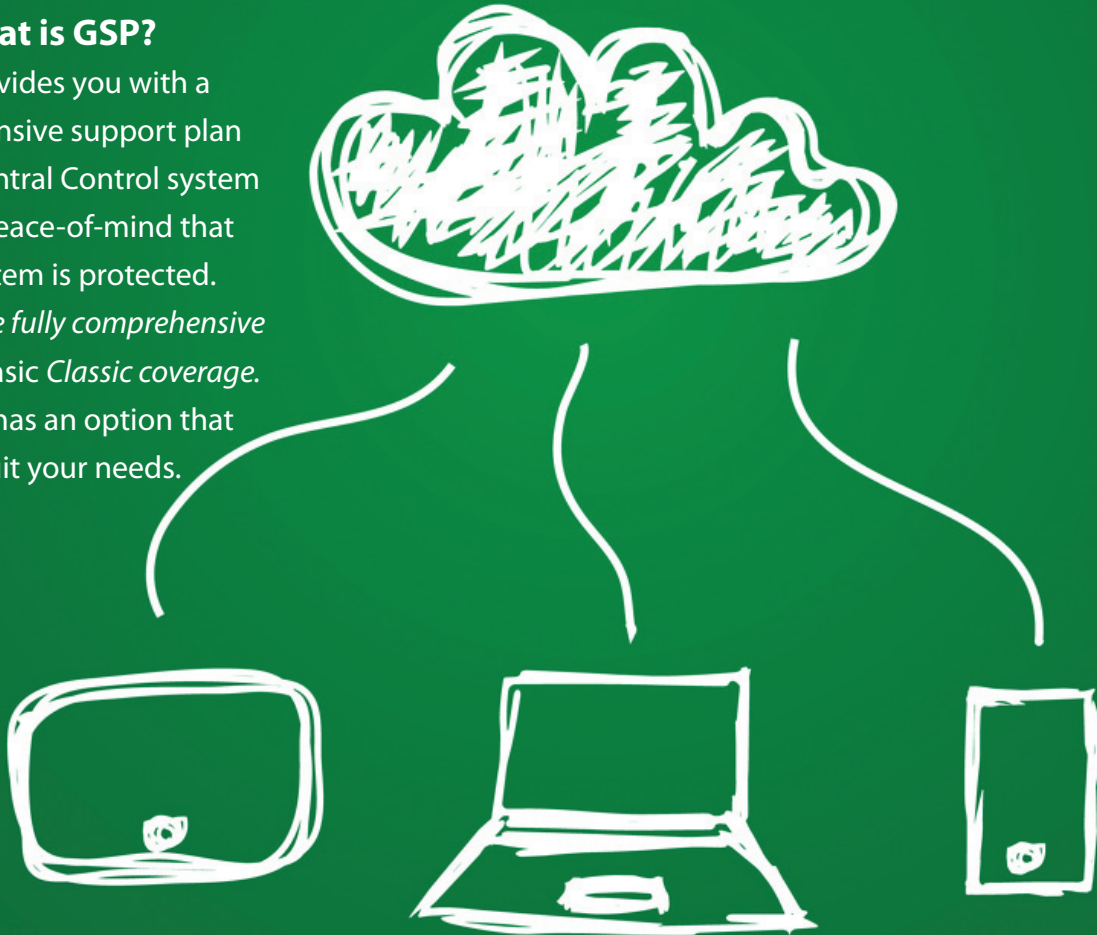

Global Service Plan for Rain Bird IQ3 Desktop, IQ-Cloud and IQ Enterprise

What is GSP?

GSP provides you with a comprehensive support plan for your Central Control system and the peace-of-mind that your system is protected.

From an *Elite fully comprehensive cover* to a basic *Classic coverage*.

Rain Bird has an option that will suit your needs.

Here's what you get:

- ✓ Minimise downtime with rapid hardware replacement and loan equipment
- ✓ Get professional diagnosis and assistance with toll-free phone support and direct on-line access to your system
- ✓ Rapid on-site assistance
- ✓ Optional Rain Bird GSP Central Control PC
- ✓ Optional upgrade to larger monitors
- ✓ 24/7 remote support
- ✓ The latest Central Control & software service packs
- ✓ Cloud based automated data base backup
- ✓ Flexible payment options to suit your needs
- ✓ Assists with budgeting and protects against unexpected costs

Global Service Plan (GSP) - inclusions	Elite	Classic Plus	Classic
Rain Bird GSP Spec central control PC , monitor & UPS **	✓	✓	✓
New PC and monitor every 3 years upon renewal **	✓	✓	✓
Second 22 inch monitor **	✓	✓	
Upgrade to a larger monitor - ask for quote **	✓	✓	✓
Apple watch or ipad mini for remote access	✓	✓	
Central Control software pack upgrades	✓	✓	✓
Remote access support with internet connection	✓	✓	✓
Unlimited toll free GSP phone support	✓	✓	✓
Unlimited Central Control on-site GSP support	✓		
Access to Board Exchange program	✓	✓	✓
Access to loan / exchange equipment within 24 hours*	✓	✓	✓
Cloud based automated remote database back-up service with internet connection	✓	✓	✓