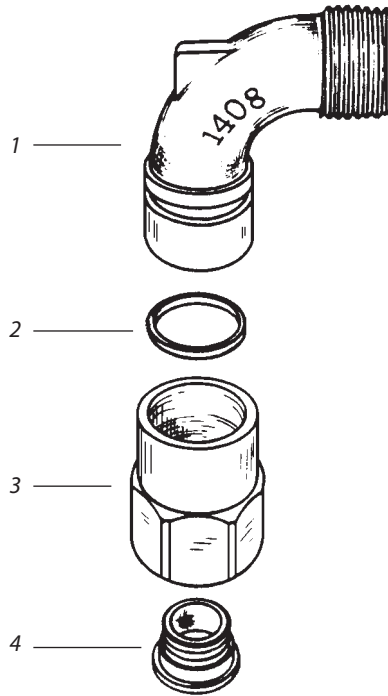

Ref.	Part Description	SH-0	BSP SH-0	SH-1	SH-2	BSP SH-2	SH-3
1	Elbow	(200449)	(201570)	(200449)	(200454)	(201572)	(200454)
2	O-Ring	(200451)	(200451)	(200451)	(200456)	(200456)	(200456)
3	Sleeve	(200783)	(202129)	(200785)	(200787)	(201571)	(200786)
4	Screw	(200784)	(200784)	(200784)	(200788)	(200788)	(200788)

Note: Part numbers enclosed in brackets () are not available individually, but may be sold in assemblies or kits.

ONE-PIECE QUICK COUPLER VALVES
3, 5, AND 7 SERIES

Ref Part Description	3RC	5RC 5LRC 5NP	7
COVER ASSEMBLY			
1 Rubber cover, yellow (RC)	(20695201)	20695401	—
2 Locking rubber cover, yellow (LRC)	—	(20724902)	—
3 NP locking rubber cover, purple (NP)	—	(20725104)	—
4 Metal cover with pin	—	—	—
5 Pin, cover	(205174)	(206252)	—
6 Cover key (LRC and ACME)	D06401	D06401	—
VALVE KEY ASSEMBLY			
7 Key assembly, NPT	B11801	B13301	B14501
– Key assembly, BSP	—	B13401	B14700
8 Handle	—	(200243)	(200243)
9 Pin	(205174)	200226	200275
VALVE ASSEMBLY			
10 Cage	(200503)	201612	200288
11 Spring	(200502)	(200232)	(200265)
12 Gasket	(200504)	200278	200287
13 Body, NPT	—	—	—
– Body, BSP	—	—	—
14 Rubber disc (Buna-N)	—	—	—
15 Retainer	—	—	—
16 Washer	—	—	—
17 Screw	—	—	—
A Repair kit	(204146)	203747	203749