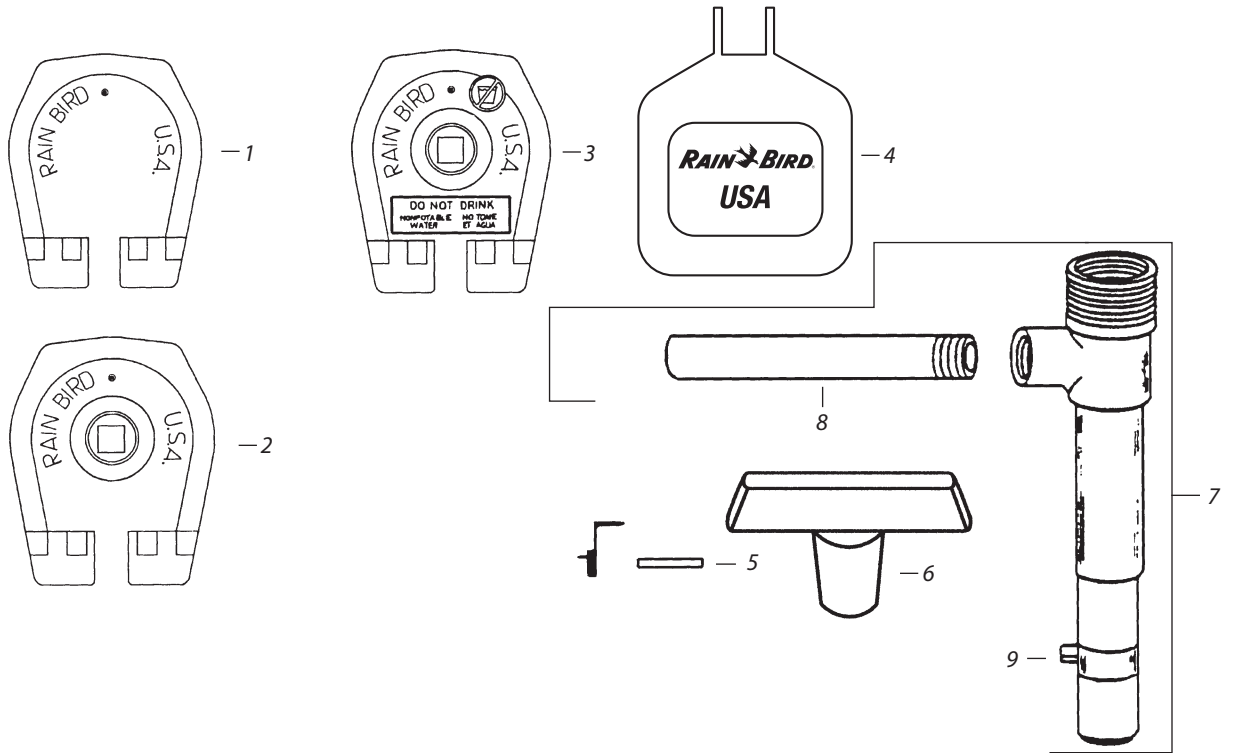

Ref.	Part Description	SH-0	BSP SH-0	SH-1	SH-2	BSP SH-2	SH-3
1	Elbow	(200449)	(201570)	(200449)	(200454)	(201572)	(200454)
2	O-Ring	(200451)	(200451)	(200451)	(200456)	(200456)	(200456)
3	Sleeve	(200783)	(202129)	(200785)	(200787)	(201571)	(200786)
4	Screw	(200784)	(200784)	(200784)	(200788)	(200788)	(200788)

Note: Part numbers enclosed in brackets () are not available individually, but may be sold in assemblies or kits.

ONE-PIECE QUICK COUPLER VALVES
3, 5, AND 7 SERIES

Ref Part Description	3RC	5RC 5LRC 5NP	7
COVER ASSEMBLY			
1 Rubber cover, yellow (RC)	(20695201)	20695401	—
2 Locking rubber cover, yellow (LRC)	—	(20724902)	—
3 NP locking rubber cover, purple (NP)	—	(20725104)	—
4 Metal cover with pin	—	—	—
5 Pin, cover	(205174)	(206252)	—
6 Cover key (LRC and ACME)	D06401	D06401	—
VALVE KEY ASSEMBLY			
7 Key assembly, NPT	B11801	B13301	B14501
– Key assembly, BSP	—	B13401	B14700
8 Handle	—	(200243)	(200243)
9 Pin	(205174)	200226	200275
VALVE ASSEMBLY			
10 Cage	(200503)	201612	200288
11 Spring	(200502)	(200232)	(200265)
12 Gasket	(200504)	200278	200287
13 Body, NPT	—	—	—
– Body, BSP	—	—	—
14 Rubber disc (Buna-N)	—	—	—
15 Retainer	—	—	—
16 Washer	—	—	—
17 Screw	—	—	—
A Repair kit	(204146)	203747	203749