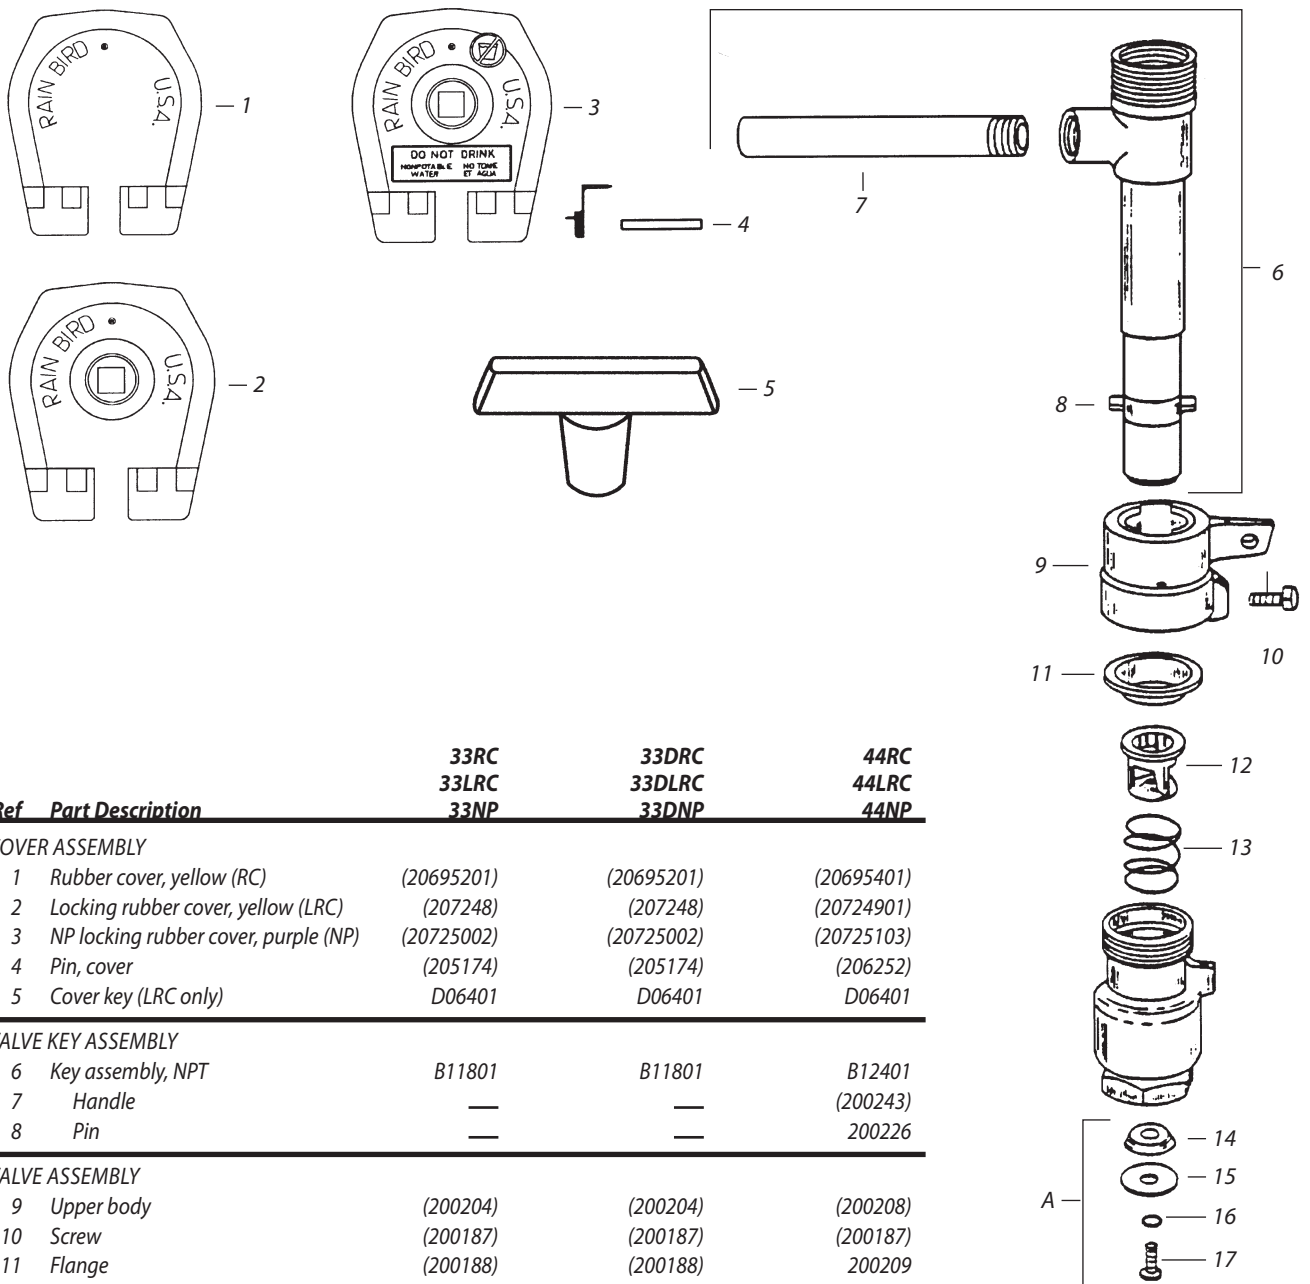

Note: Part numbers enclosed in brackets () are not available individually, but may be sold in assemblies or kits.

ONE-PIECE QUICK COUPLER VALVES
3, 5, AND 7 SERIES

Ref Part Description	3RC	5RC 5LRC 5NP	7
COVER ASSEMBLY			
1 Rubber cover, yellow (RC)	(20695201)	20695401	—
2 Locking rubber cover, yellow (LRC)	—	(20724902)	—
3 NP locking rubber cover, purple (NP)	—	(20725104)	—
4 Metal cover with pin	—	—	—
5 Pin, cover	(205174)	(206252)	—
6 Cover key (LRC and ACME)	D06401	D06401	—
VALVE KEY ASSEMBLY			
7 Key assembly, NPT	B11801	B13301	B14501
– Key assembly, BSP	—	B13401	B14700
8 Handle	—	(200243)	(200243)
9 Pin	(205174)	200226	200275
VALVE ASSEMBLY			
10 Cage	(200503)	201612	200288
11 Spring	(200502)	(200232)	(200265)
12 Gasket	(200504)	200278	200287
13 Body, NPT	—	—	—
– Body, BSP	—	—	—
14 Rubber disc (Buna-N)	—	—	—
15 Retainer	—	—	—
16 Washer	—	—	—
17 Screw	—	—	—
A Repair kit	(204146)	203747	203749

3 series includes 10 and 11

Note: Part numbers enclosed in brackets () are not available individually, but may be sold in assemblies or kits.

Ref	Part Description	33RC	33DRC	44RC
		33LRC	33DLRC	44LRC
		33NP	33DNP	44NP
COVER ASSEMBLY				
1	Rubber cover, yellow (RC)	(20695201)	(20695201)	(20695401)
2	Locking rubber cover, yellow (LRC)	(207248)	(207248)	(20724901)
3	NP locking rubber cover, purple (NP)	(20725002)	(20725002)	(20725103)
4	Pin, cover	(205174)	(205174)	(206252)
5	Cover key (LRC only)	D06401	D06401	D06401
VALVE KEY ASSEMBLY				
6	Key assembly, NPT	B11801	B11801	B12401
7	Handle	—	—	(200243)
8	Pin	—	—	200226
VALVE ASSEMBLY				
9	Upper body	(200204)	(200204)	(200208)
10	Screw	(200187)	(200187)	(200187)
11	Flange	(200188)	(200188)	200209
12	Cage	(200503)	(200503)	(200210)
13	Spring	(200502)	(200502)	200211
14	Rubber disc (Buna-N)	—	—	(200213)
15	Retainer	—	—	(200214)
16	Washer	—	—	(200215)
17	Screw	—	—	(205806)
A	Repair kit	(204146)	(204146)	203747
(33 series includes 12 and 13)				