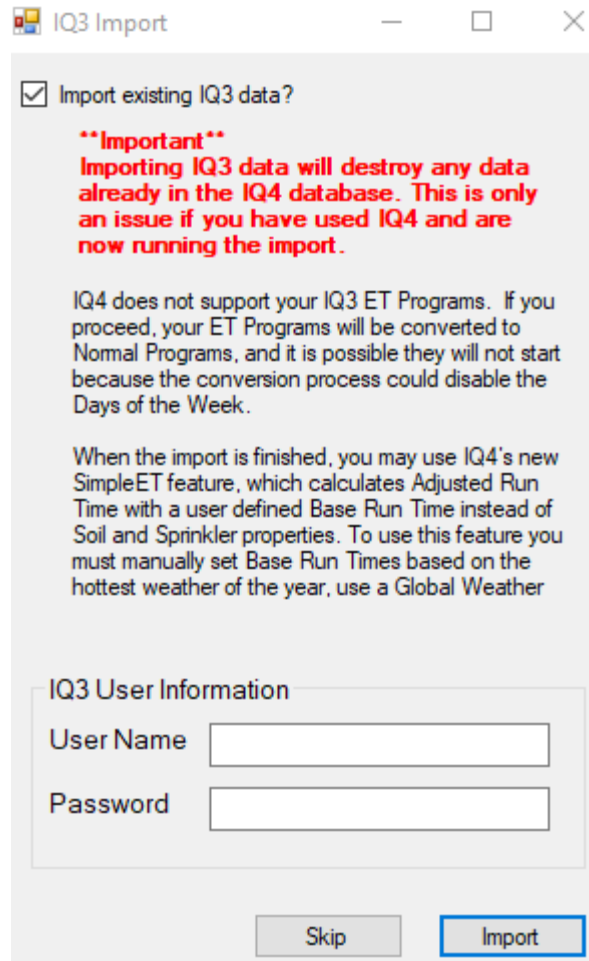

▪ Transferência

- Introduza o nome do utilizador IQ3 (não o endereço de e-mail)
- Introduza a palavra-passe do IQ3
- **Clique em Importar**