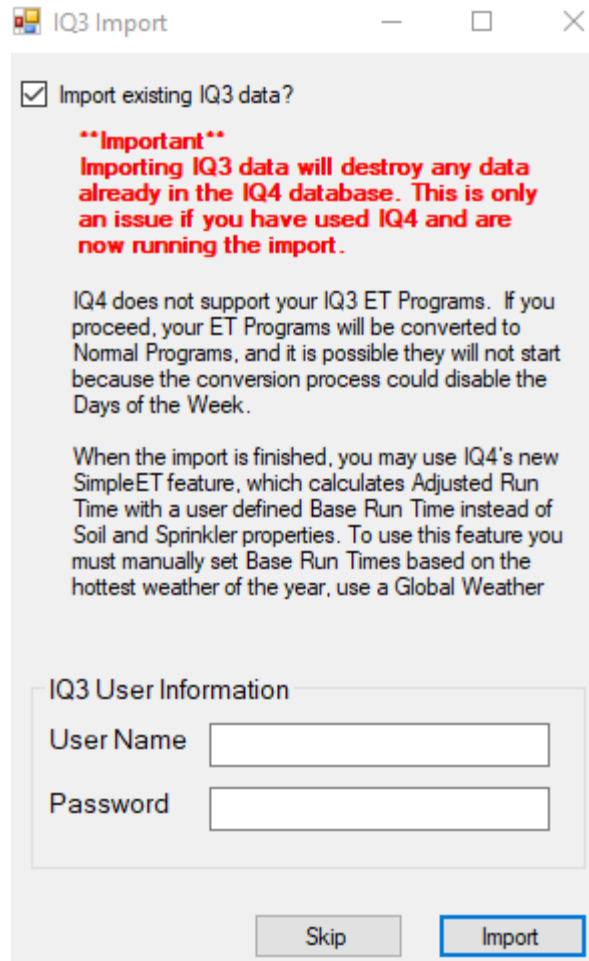

▪ Traslado

- Introduzca el nombre de usuario IQ3 (no el correo electrónico)
- Introduzca la contraseña IQ3
- **Haga clic en Import (importar)**