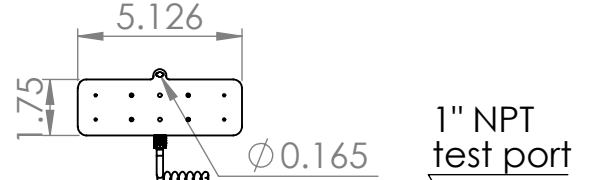

4" AWWA  
round  
flanges

cable length: 5'

R0.5 min.

1" NPT  
test port