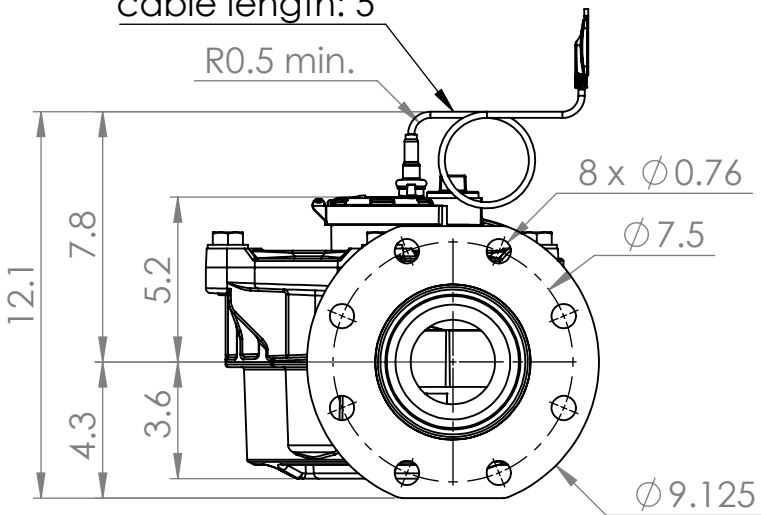

4" AWWA  
round  
flanges

cable length: 5'

R0.5 min.

1" NPT  
test port

## ICWM SERIES WATER METERS

MODEL ICWM400SH