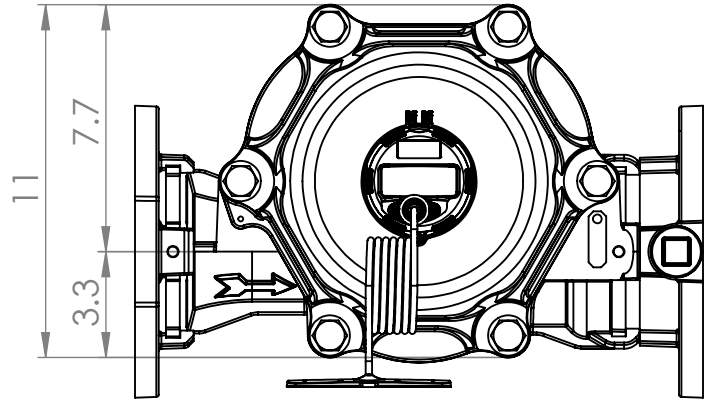

4" AWWA  
round  
flanges

cable length: 5'

R0.5 min.

1" NPT  
test port

## ICWM SERIES WATER METERS

MODEL ICWM400SH