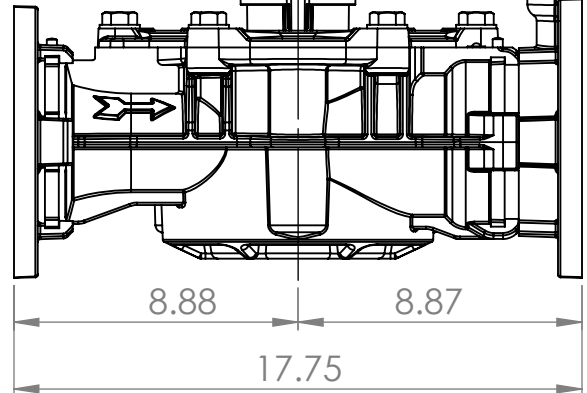

4" AWWA  
round  
flanges

cable length: 5'

R0.5 min.

1" NPT  
test port

## ICWM SERIES WATER METERS

MODEL ICWM400SH