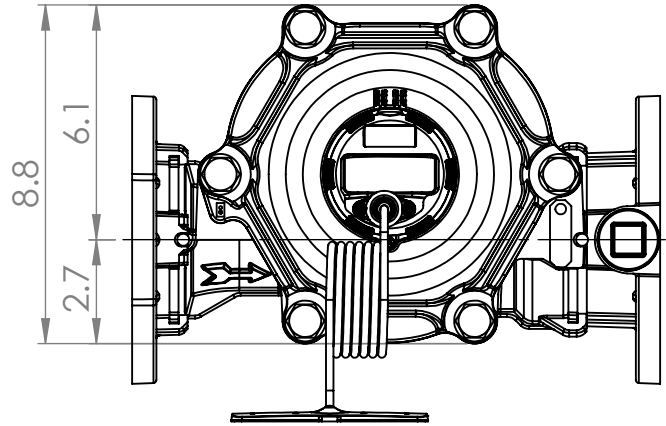

3" AWWA
round
flanges

cable length: 5'

R0.5 min.

4 x $\phi 0.76$

$\phi 6$

$\phi 7.5$

1" NPT
test port

ICWM SERIES WATER METERS

MODEL ICWM300SH