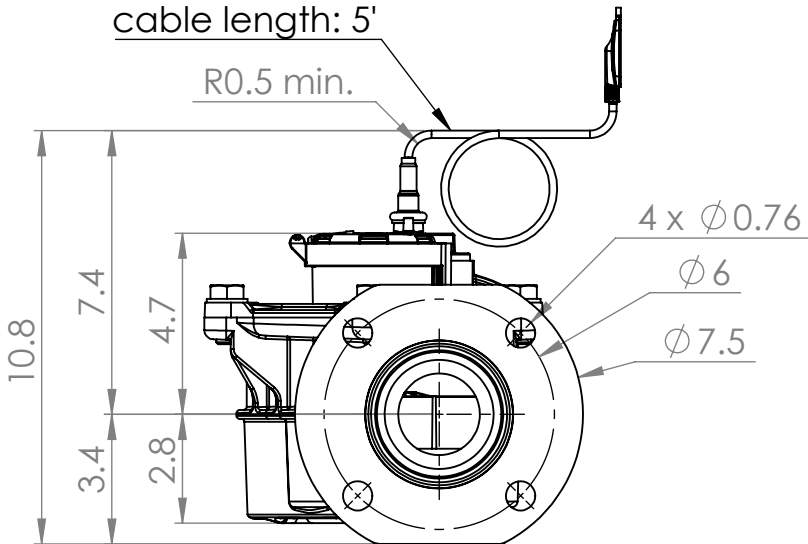

3" AWWA
round
flanges

cable length: 5'

R0.5 min.

4 x $\phi 0.76$

$\phi 6$

$\phi 7.5$

1" NPT
test port

ICWM SERIES WATER METERS

MODEL ICWM300SH