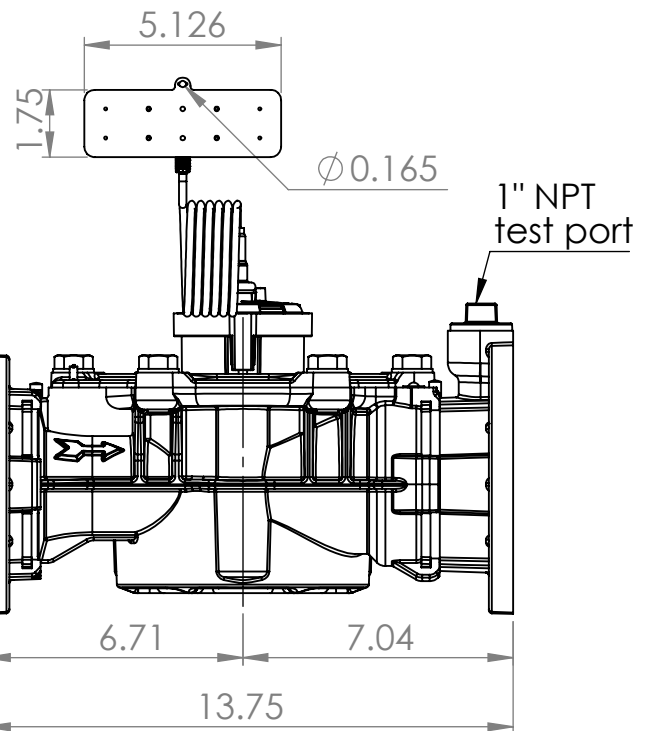

3" AWWA
round
flanges

cable length: 5'

R0.5 min.

4 x $\phi 0.76$

$\phi 6$

$\phi 7.5$

1" NPT
test port

ICWM SERIES WATER METERS

MODEL ICWM300SH