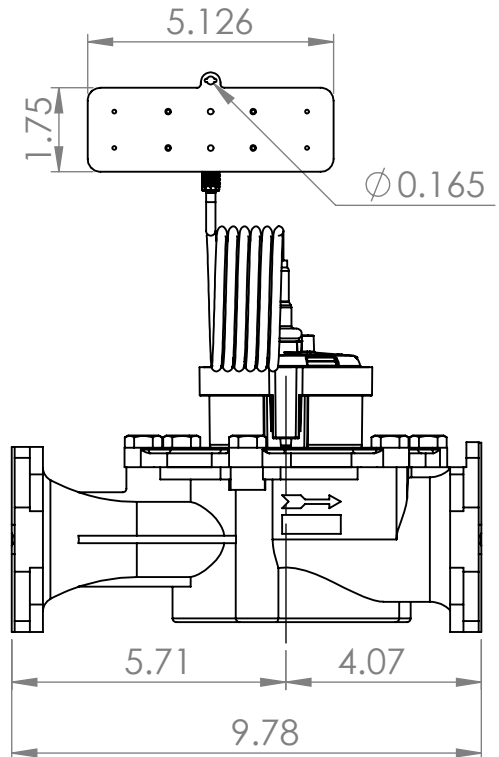

2" AWWA  
two-bolt  
elliptical  
flanges

cable length: 5'

R0.5 min.

## ICWM SERIES WATER METERS

MODEL ICWM200S