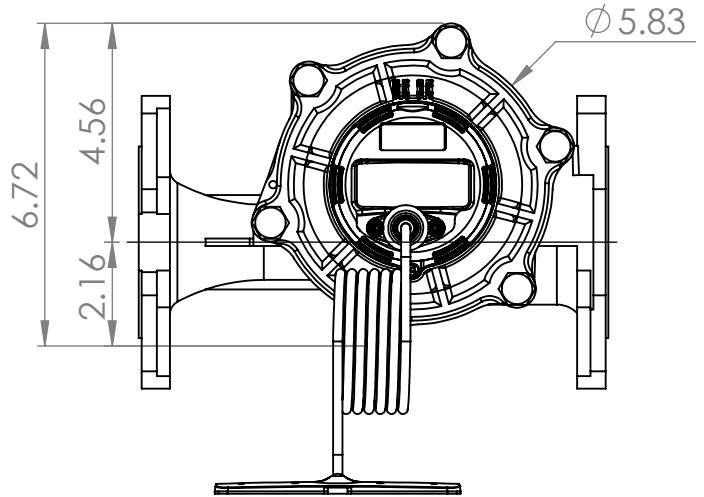

2" AWWA  
two-bolt  
elliptical  
flanges

cable length: 5'

R0.5 min.

## ICWM SERIES WATER METERS

MODEL ICWM200S