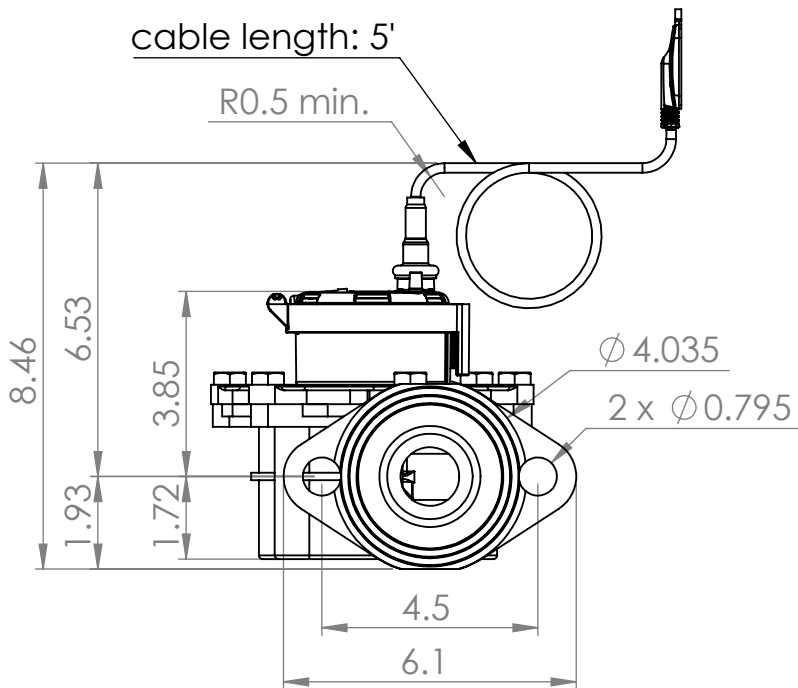

2" AWWA  
two-bolt  
elliptical  
flanges

cable length: 5'

R0.5 min.

## ICWM SERIES WATER METERS

MODEL ICWM200S