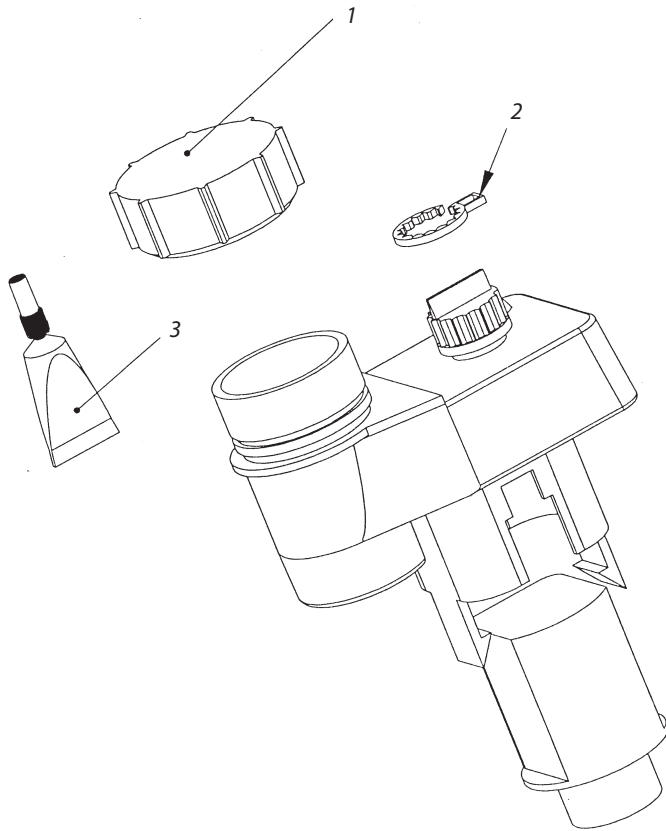

NEW VERSION

Ref	Description	Qty.	Part Number
EASY RAIN		1	K93100
1	Battery Screw-on Cap	1	635083
2	Cycle Indicator	1	635084
3	Grease Tube	1	634542
-	Quick Reference Card	1	635007
-	Instruction Manual	1	635006

* Use 9 volt battery

OLD VERSION

Ref	Description	Qty.	Part Number
EASY RAIN (OLD VERSION)		1	K93005
1	Programming Knob	1	633730
2	Rubber Battery Cover	1	633732
-	Plastic Quick Reference Card	1	634084
-	Instruction Manual	1	(633731)