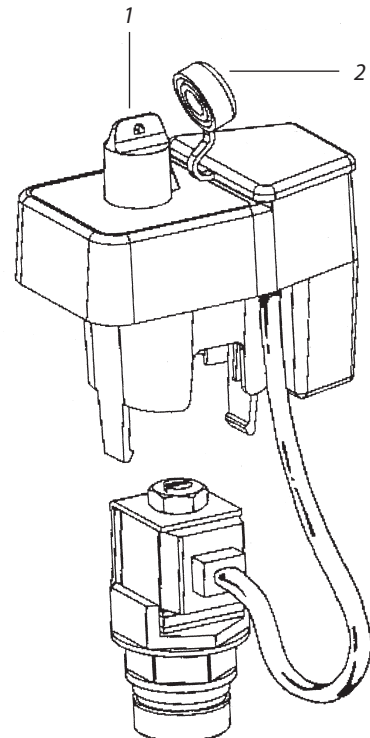

NEW VERSION

Ref	Description	Qty.	Part Number
EASY RAIN		1	K93100
1	Battery Screw-on Cap	1	635083
2	Cycle Indicator	1	635084
3	Grease Tube	1	634542
-	Quick Reference Card	1	635007
-	Instruction Manual	1	635006

* Use 9 volt battery

OLD VERSION

Ref	Description	Qty.	Part Number
EASY RAIN (OLD VERSION)		1	K93005
1	Programming Knob	1	633730
2	Rubber Battery Cover	1	633732
-	Plastic Quick Reference Card	1	634084
-	Instruction Manual	1	(633731)