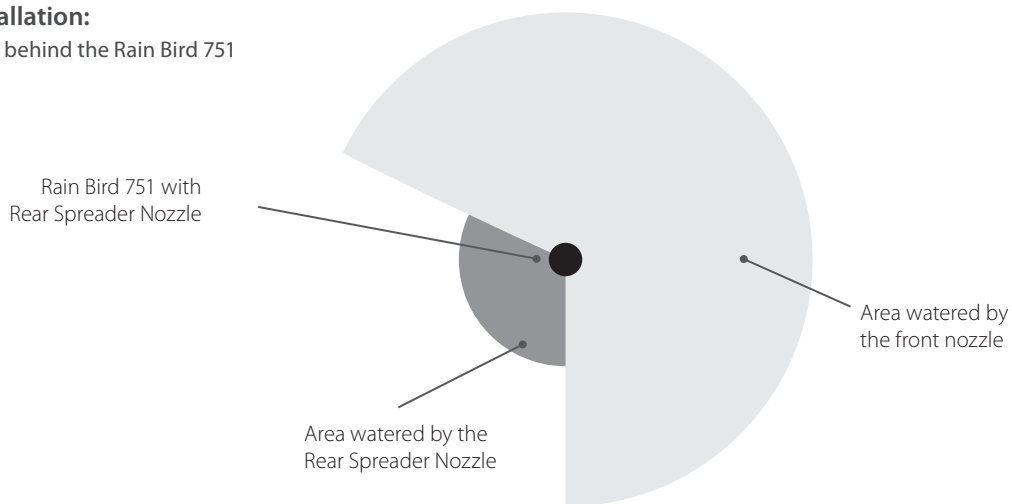

Typical Installation:

Watering area behind the Rain Bird 751

751 Series U.S. Performance Data

REAR SPREADER NOZZLES																		
Spreader Nozzle Color	Flow (gpm)	Nozzle Range		Flow (gpm)	Nozzle Range		Flow (gpm)	Nozzle Range		Flow (gpm)	Nozzle Range		Flow (gpm)	Nozzle Range		Flow (gpm)	Nozzle Range	
		Main (ft)	Rear (ft)		Main (ft)	Rear (ft)		Main (ft)	Rear (ft)		Main (ft)	Rear (ft)		Main (ft)	Rear (ft)		Main (ft)	Rear (ft)
MAIN NOZZLE #28 – WHITE									MAIN NOZZLE #32 – BLUE									
Pressure (psi)	60			70			80			60			70			80		
Orange	20.00	55.00	25.00	21.40	55.00	23.00	22.80	55.00	23.00	22.10	61.00	29.00	23.40	61.00	29.00	25.20	61.00	29.00
Green	22.90	51.00	47.00	24.00	53.00	45.00	25.60	51.00	47.00	24.60	57.00	47.00	26.60	59.00	45.00	28.40	59.00	45.00
Blue	22.63	50.98	44.98	24.39	50.98	44.98	25.27	52.99	44.98	24.57	58.99	42.98	26.55	58.99	44.98	28.27	60.99	44.98
Black	21.13	52.99	36.98	23.12	52.99	38.98	24.39	50.98	38.98	23.20	58.99	36.98	24.79	56.99	36.98	26.64	58.99	38.98
Red	21.90	53.00	49.00	23.60	55.00	49.00	25.10	55.00	47.00	24.10	55.00	49.00	25.00	59.00	47.00	26.50	57.00	47.00
Blue + Diffuser	20.90	57.00	33.00	21.50	55.00	33.00	22.90	55.00	33.00	23.20	61.00	31.00	24.90	61.00	31.00	26.30	61.00	31.00
Black + Diffuser	19.20	54.99	30.97	29.28	56.99	30.97	21.84	54.99	30.97	20.96	56.99	32.97	22.63	56.99	32.97	24.08	56.99	32.97
MAIN NOZZLE #36 – YELLOW									MAIN NOZZLE #40 – ORANGE									
Pressure (psi)	60			70			80			60			70			80		
Orange	23.40	61.00	29.00	25.40	63.00	29.00	27.10	63.00	27.00	27.70	69.00	29.00	29.60	69.00	29.00	31.60	71.00	29.00
Green	26.90	61.00	43.00	29.10	61.00	45.00	30.50	63.00	45.00	30.20	63.00	47.00	32.40	65.00	49.00	34.50	69.00	51.00
Blue	25.93	58.99	40.98	28.00	60.99	38.98	29.76	60.99	38.98	29.68	62.99	40.98	32.10	64.99	40.98	34.25	66.99	40.98
Black	26.42	60.99	36.98	27.78	60.99	34.97	29.54	60.99	36.98	28.97	60.99	36.98	31.22	62.99	36.98	34.20	62.99	36.98
Red	26.10	61.00	45.00	28.20	61.00	43.00	30.20	61.00	43.00	30.40	63.00	47.00	32.80	67.00	45.00	34.70	67.00	45.00
Blue + Diffuser	24.60	63.00	35.00	26.30	63.00	31.00	27.90	65.00	33.00	28.00	63.00	31.00	30.30	67.00	31.00	32.10	69.00	31.00
Black + Diffuser	24.48	64.99	34.97	25.67	64.99	34.97	27.12	64.99	34.97	27.21	62.99	30.97	29.46	64.99	30.97	31.30	66.99	30.97
MAIN NOZZLE #44 – GREEN									MAIN NOZZLE #48 – BLACK									
Pressure (psi)	60			70			80			70			80			90		
Orange	29.30	65.00	27.00	31.70	69.00	27.00	33.70	71.00	27.00	35.00	73.00	29.00	37.60	75.00	29.00	39.70	79.00	29.00
Green	32.80	65.00	47.00	35.40	67.00	43.00	37.80	69.00	43.00	38.30	71.00	45.00	40.70	77.00	45.00	42.80	77.00	47.00
Blue	32.27	64.99	38.98	35.00	66.99	38.98	37.16	69.00	38.98	37.47	71.00	40.98	39.49	75.00	38.98	42.27	75.00	38.98
Black	31.79	64.99	34.97	34.25	66.99	34.97	36.50	71.00	32.97	37.47	75.00	36.98	40.11	77.00	34.97	42.14	78.97	36.98
Red	32.30	65.00	45.00	34.90	67.00	45.00	37.10	67.00	33.00	37.80	73.00	47.00	40.40	73.00	47.00	42.80	77.00	47.00
Blue + Diffuser	30.90	67.00	33.00	33.20	73.00	31.00	35.50	73.00	33.00	36.00	77.00	31.00	38.30	77.00	31.00	40.60	77.00	31.00
Black + Diffuser	29.06	64.99	32.97	31.22	69.00	28.97	33.37	71.00	30.97	35.22	73.00	30.97	37.25	73.00	30.97	39.14	77.00	30.97