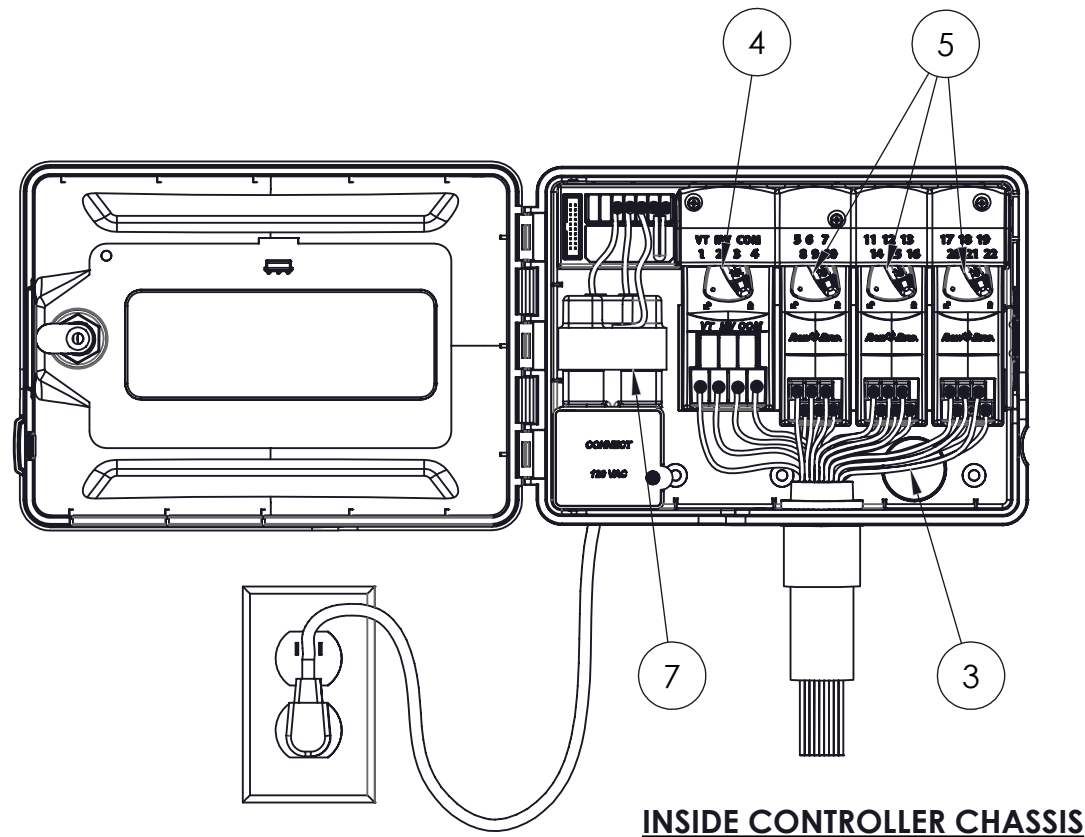

INSIDE FRONT COVER

INSIDE CONTROLLER CHASSIS

GENERAL NOTES:

- ① MODULAR HYBRID CONTROLLER:
RAIN BIRD ESP-ME3
INSIDE WALL MOUNT
- ② 1-INCH PVC SCH 40 CONDUIT
AND FITTINGS
- ③ WIRES TO REMOTE CONTROL
VALVES
- ④ STANDARD MODULE FOR
4-STATION CONTOLLERS
- ⑤ OPTIONAL MODULES FOR
22-STATION CONTROLLER
- ⑥ STANDARD 120 V PLUG
- ⑦ 120 VAC, 60 HZ INTERNAL
TRANSFORMER

CHOOSING CONTROLLER FEATURES

SELECTING THE MODEL
TO SELECT THE DESIRED MODEL
TURN ON ONE OF THE FOLLOWING LAYERS

- OPTION-4-STATION
- OPTION-7-STATION
- OPTION-10-STATION
- OPTION-13-STATION
- OPTION-16-STATION
- OPTION-19-STATION
- OPTION-22-STATION

TO TURN OFF THIS INSTRUCITON BOX,
TURN OFF LAYER "INSTRUCITON-OPTION".