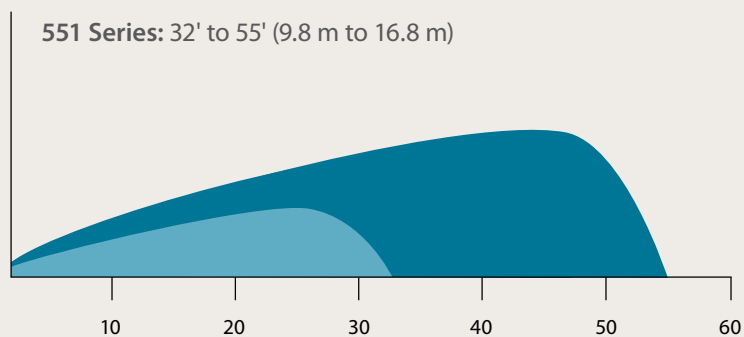

Short-Range Performance

Rain Bird 551 Series Rotors provide a short throw range to precisely irrigate tee boxes and other small areas.

551 Series: 32' to 55' (9.8 m to 16.8 m)