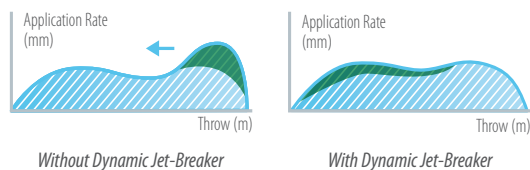

Low Cost of Ownership

Durable construction, smooth operation, and ease of installation and maintenance make the XLR Series Water Jets outperform and outlast competing long-range impact rotors.

XLR Series Water Jets

Low Pressure Water Distribution Profile

Application Flexibility

Irrigation

- Synthetic Turf
- Natural Turf
- Agriculture
- Log Pile Irrigation

Dust Control

- Feed Yards
- Stables
- Mining
- Equestrian

Engineered Performance

- The design of the deflector, barrel and nozzle minimize pressure drop and maximize throw distance.
- Advanced material selection improves strength while reducing weight, optimizing the drive efficiency.
- Full- and Part-Circle (20°–340°) in one unit.

Never Waste a Drop

- With a powerful throw and a dedicated focus on even water distribution, XLR Water Jets eliminate overwatering and runoff while maximizing water efficiency.
- Self-compensating rotational speed based on flow rate and pressure ensures even water distribution even in low-pressure situations.