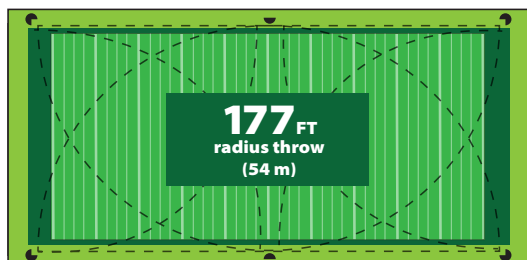

Low Pressure Water Distribution Profile

Application Flexibility

Irrigation

- Synthetic Turf
- Natural Turf
- Agriculture
- Log Pile Irrigation

Dust Control

- Feed Yards
- Stables
- Mining
- Equestrian

Engineered Performance