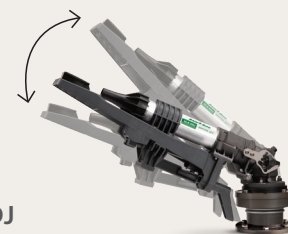

- The design of the deflector, barrel and nozzle minimize pressure drop and maximize throw distance.
- Advanced material selection improves strength while reducing weight, optimizing the drive efficiency.
- Full- and Part-Circle (20°–340°) in one unit.

Never Waste a Drop

- With a powerful throw and a dedicated focus on even water distribution, XLR Water Jets eliminate overwatering and runoff while maximizing water efficiency.
- Self-compensating rotational speed based on flow rate and pressure ensures even water distribution even in low-pressure situations.

Customize Your XLR Water Jet

XLR 24

- Fixed 24° Trajectory
- Throw Range of 92' – 177' (28 m – 54 m)
- 2" Flange, NPT or BSP Inlet

XLR 44

- Fixed 44° Trajectory
- Throw Range of 85' – 174' (26 m – 53 m)
- 2" Flange, NPT or BSP Inlet

XLR ADJ

- Adjustable Trajectory from 15° to 45°
- Throw Range of 85' – 177' (26 m – 54 m)
- 2" Flange, NPT or BSP Inlet

rainbird.com

® Registered trademark of Rain Bird Corporation

© 2018 Rain Bird Corporation 4/18