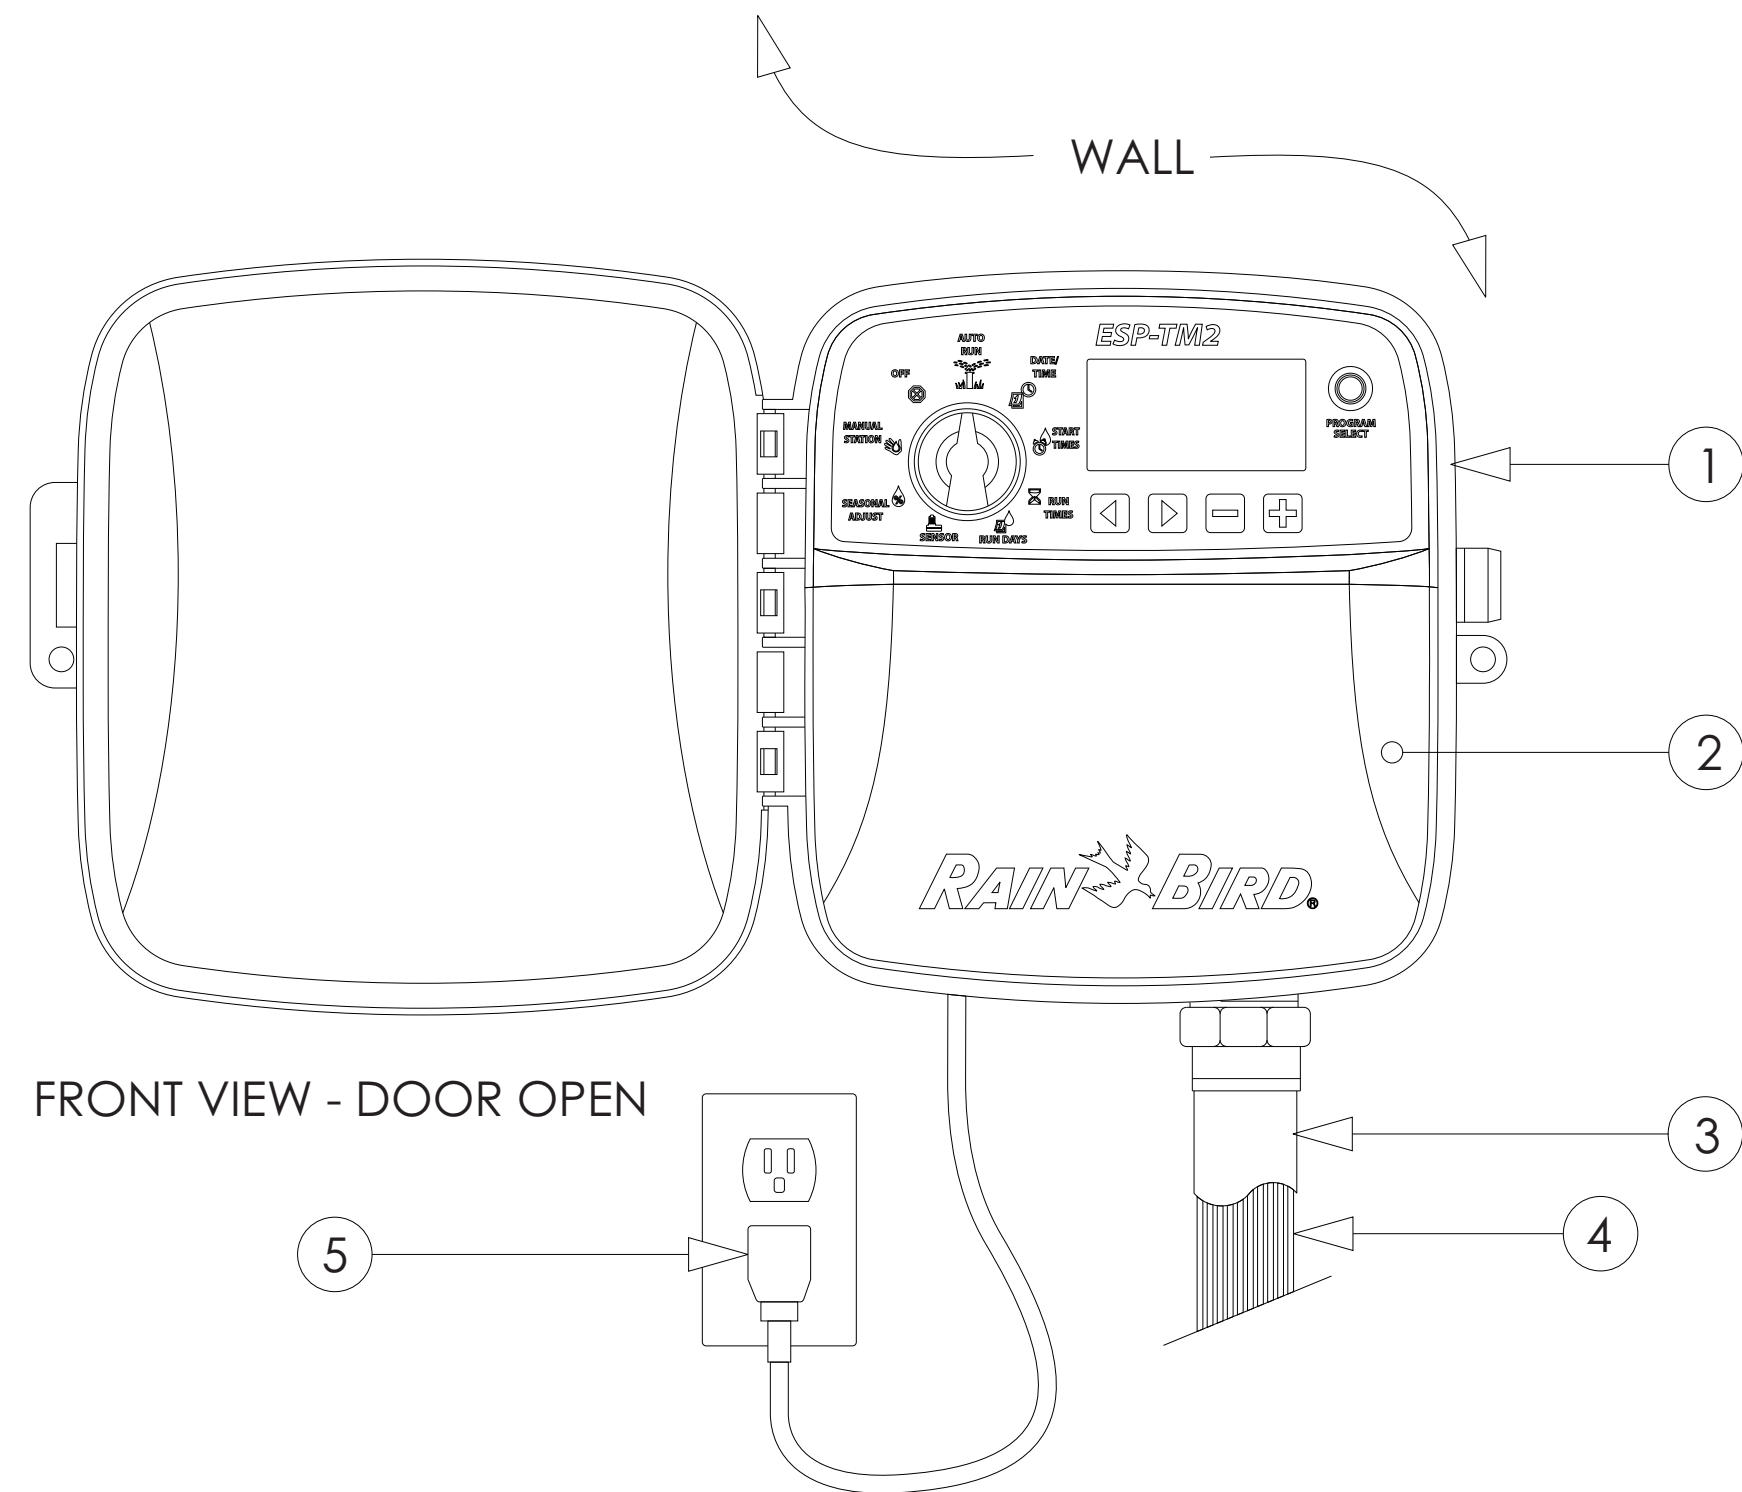

GENERAL NOTES:

- 1 RAIN BIRD ESP-TM2 INDOOR/OUTDOOR WALL MOUNTED CONTROLLER.
- 2 WIRING BAY COVER.
- 3 3/4-INCH PVC SCH 40 CONDUIT AND FITTINGS.
- 4 FIELD WIRES TO REMOTE CONTROLLED IRRIGATION VALVES.
- 5 SUPPLIED POWER-CORD PLUGS INTO 120 VAC GROUNDED OUTLET
- 6 OPTIONAL: 1/2-INCH PVC SCH 40 CONDUIT, TO EXTERNAL POWER SUPPLY.
- 7 OPTIONAL: LNK WIFI MODULE ALLOWS REMOTE OPERATION OF THE CONTROLLER.

ESP-TM2 CONTROLLER MODELS		
TM2-4-120V	4-ZONE	
TM2-6-120V	6-ZONE	
TM2-8-120V	8-ZONE	
TM2-12-120V	12-ZONE	<u>SHOWN</u>

C ESP-TM2 CONTROLLER  
INDOOR/OUTDOOR MODEL

07/24/17  
SCALE 1:2