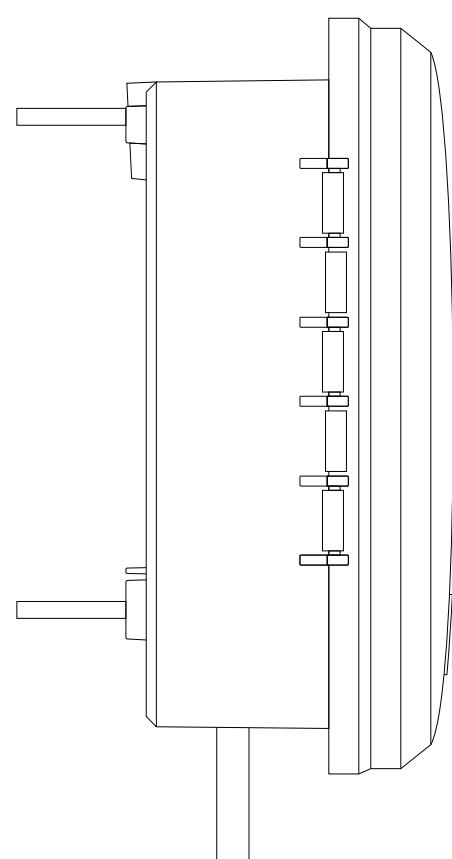

GENERAL NOTES:

- 1 RAIN BIRD ESP-TM2 INDOOR/OUTDOOR WALL MOUNTED CONTROLLER.
- 2 WIRING BAY COVER.
- 3 3/4-INCH PVC SCH 40 CONDUIT AND FITTINGS.
- 4 FIELD WIRES TO REMOTE CONTROLLED IRRIGATION VALVES.
- 5 SUPPLIED POWER-CORD PLUGS INTO 120 VAC GROUNDED OUTLET
- 6 OPTIONAL: 1/2-INCH PVC SCH 40 CONDUIT, TO EXTERNAL POWER SUPPLY.
- 7 OPTIONAL: LNK WIFI MODULE ALLOWS REMOTE OPERATION OF THE CONTROLLER.

ESP-TM2 CONTROLLER MODELS		
TM2-4-120V	4-ZONE	
TM2-6-120V	6-ZONE	
TM2-8-120V	8-ZONE	
TM2-12-120V	12-ZONE	<u>SHOWN</u>

C ESP-TM2 CONTROLLER  
INDOOR/OUTDOOR MODEL

07/24/17  
SCALE 1:2