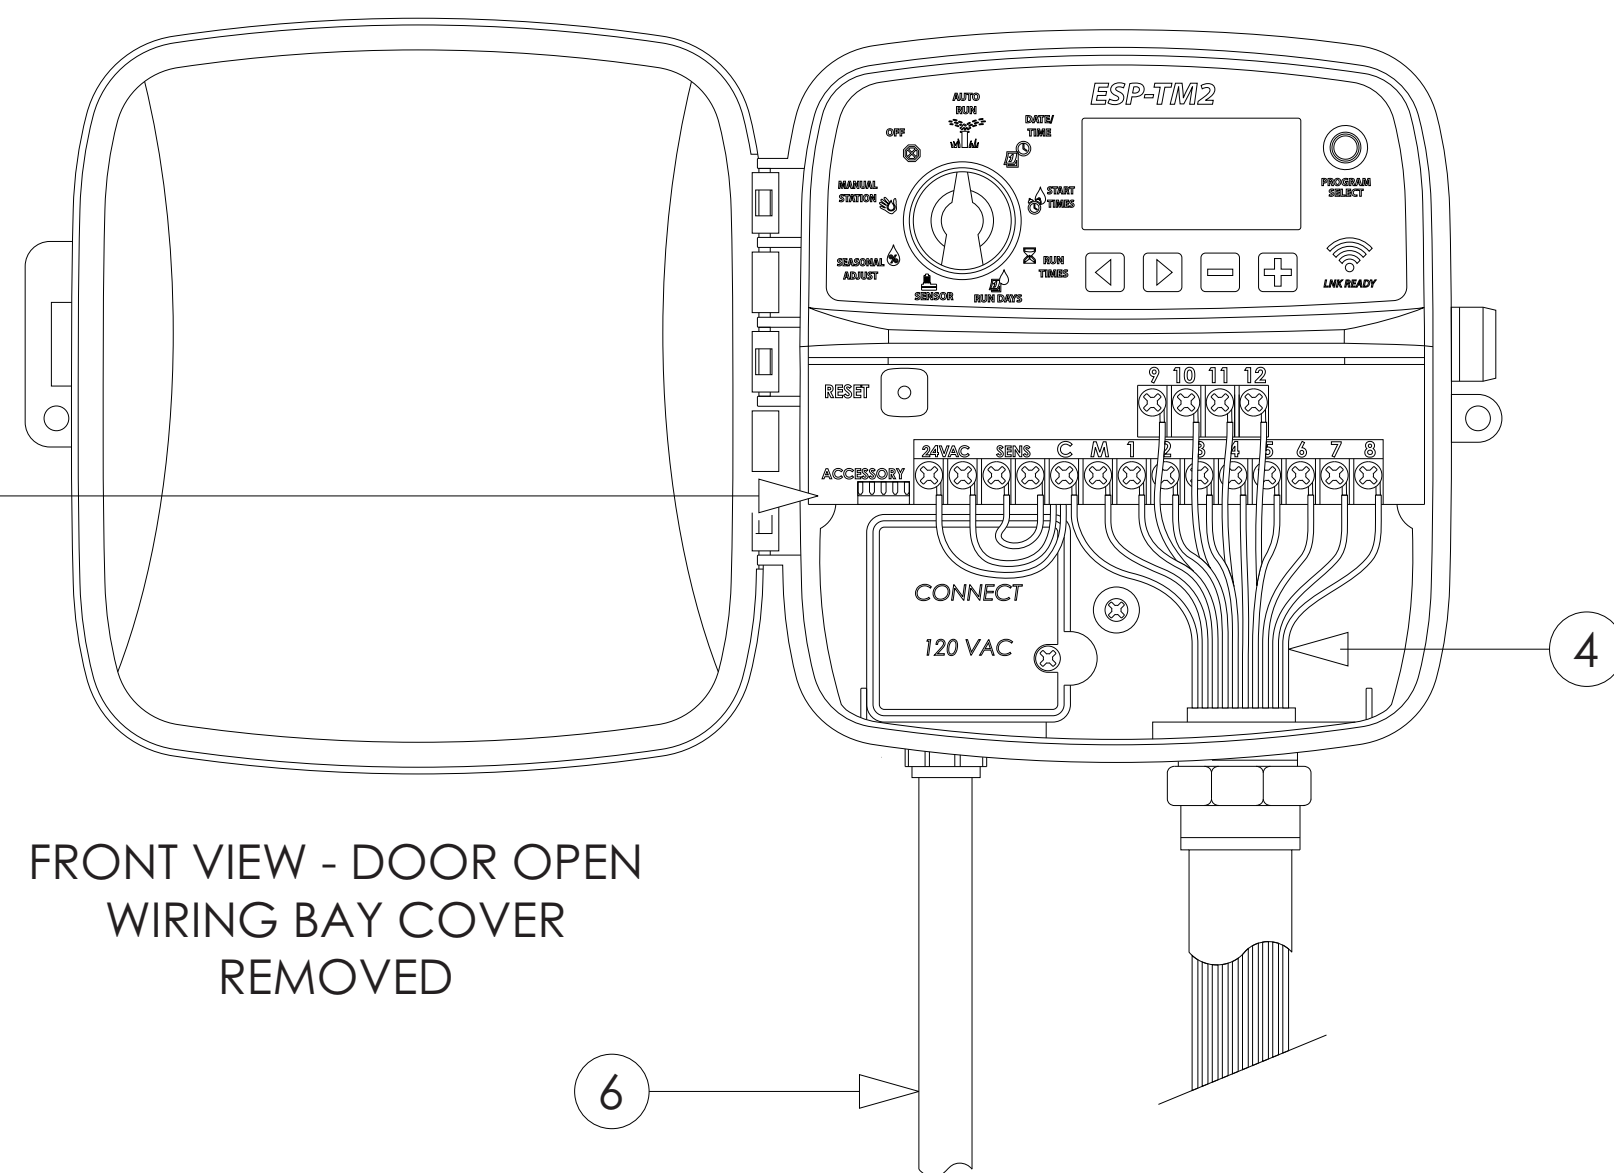

GENERAL NOTES:

- 1 RAIN BIRD ESP-TM2 INDOOR/OUTDOOR WALL MOUNTED CONTROLLER.
- 2 WIRING BAY COVER.
- 3 3/4-INCH PVC SCH 40 CONDUIT AND FITTINGS.
- 4 FIELD WIRES TO REMOTE CONTROLLED IRRIGATION VALVES.
- 5 SUPPLIED POWER-CORD PLUGS INTO 120 VAC GROUNDED OUTLET
- 6 OPTIONAL: 1/2-INCH PVC SCH 40 CONDUIT, TO EXTERNAL POWER SUPPLY.
- 7 OPTIONAL: LNK WIFI MODULE ALLOWS REMOTE OPERATION OF THE CONTROLLER.

ESP-TM2 CONTROLLER MODELS		
TM2-4-120V	4-ZONE	
TM2-6-120V	6-ZONE	
TM2-8-120V	8-ZONE	
TM2-12-120V	12-ZONE	<u>SHOWN</u>

C ESP-TM2 CONTROLLER  
INDOOR/OUTDOOR MODEL

07/24/17  
SCALE 1:2