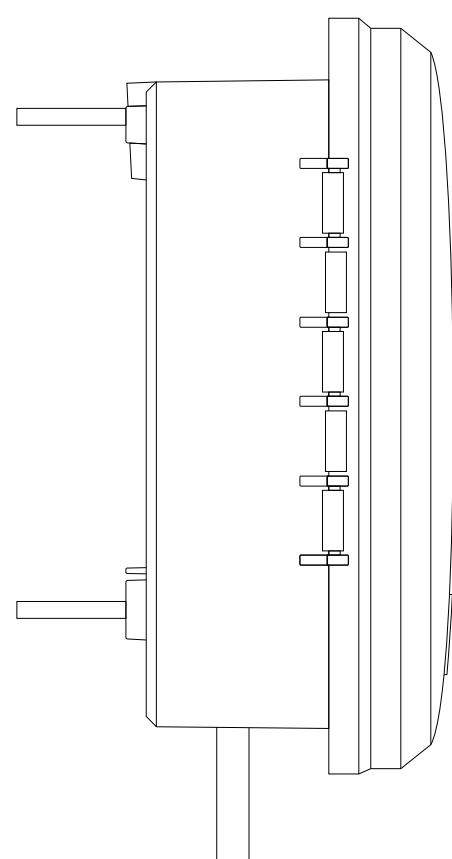

GENERAL NOTES:

- 1 RAIN BIRD ESP-TM2 INDOOR/OUTDOOR WALL MOUNTED CONTROLLER.
- 2 WIRING BAY COVER.
- 3 3/4-INCH PVC SCH 40 CONDUIT AND FITTINGS.
- 4 FIELD WIRES TO REMOTE CONTROLLED IRRIGATION VALVES.
- 5 SUPPLIED POWER-CORD PLUGS INTO 120 VAC GROUNDED OUTLET
- 6 OPTIONAL: 1/2-INCH PVC SCH 40 CONDUIT, TO EXTERNAL POWER SUPPLY.
- 7 OPTIONAL: LNK WIFI MODULE ALLOWS REMOTE OPERATION OF THE CONTROLLER.

ESP-TM2 CONTROLLER MODELS

TM2-4-120V	4-ZONE	
TM2-6-120V	6-ZONE	
TM2-8-120V	8-ZONE	SHOWN
TM2-12-120V	12-ZONE	

C ESP-TM2 CONTROLLER  
INDOOR/OUTDOOR MODEL

07/24/17  
SCALE 1:2