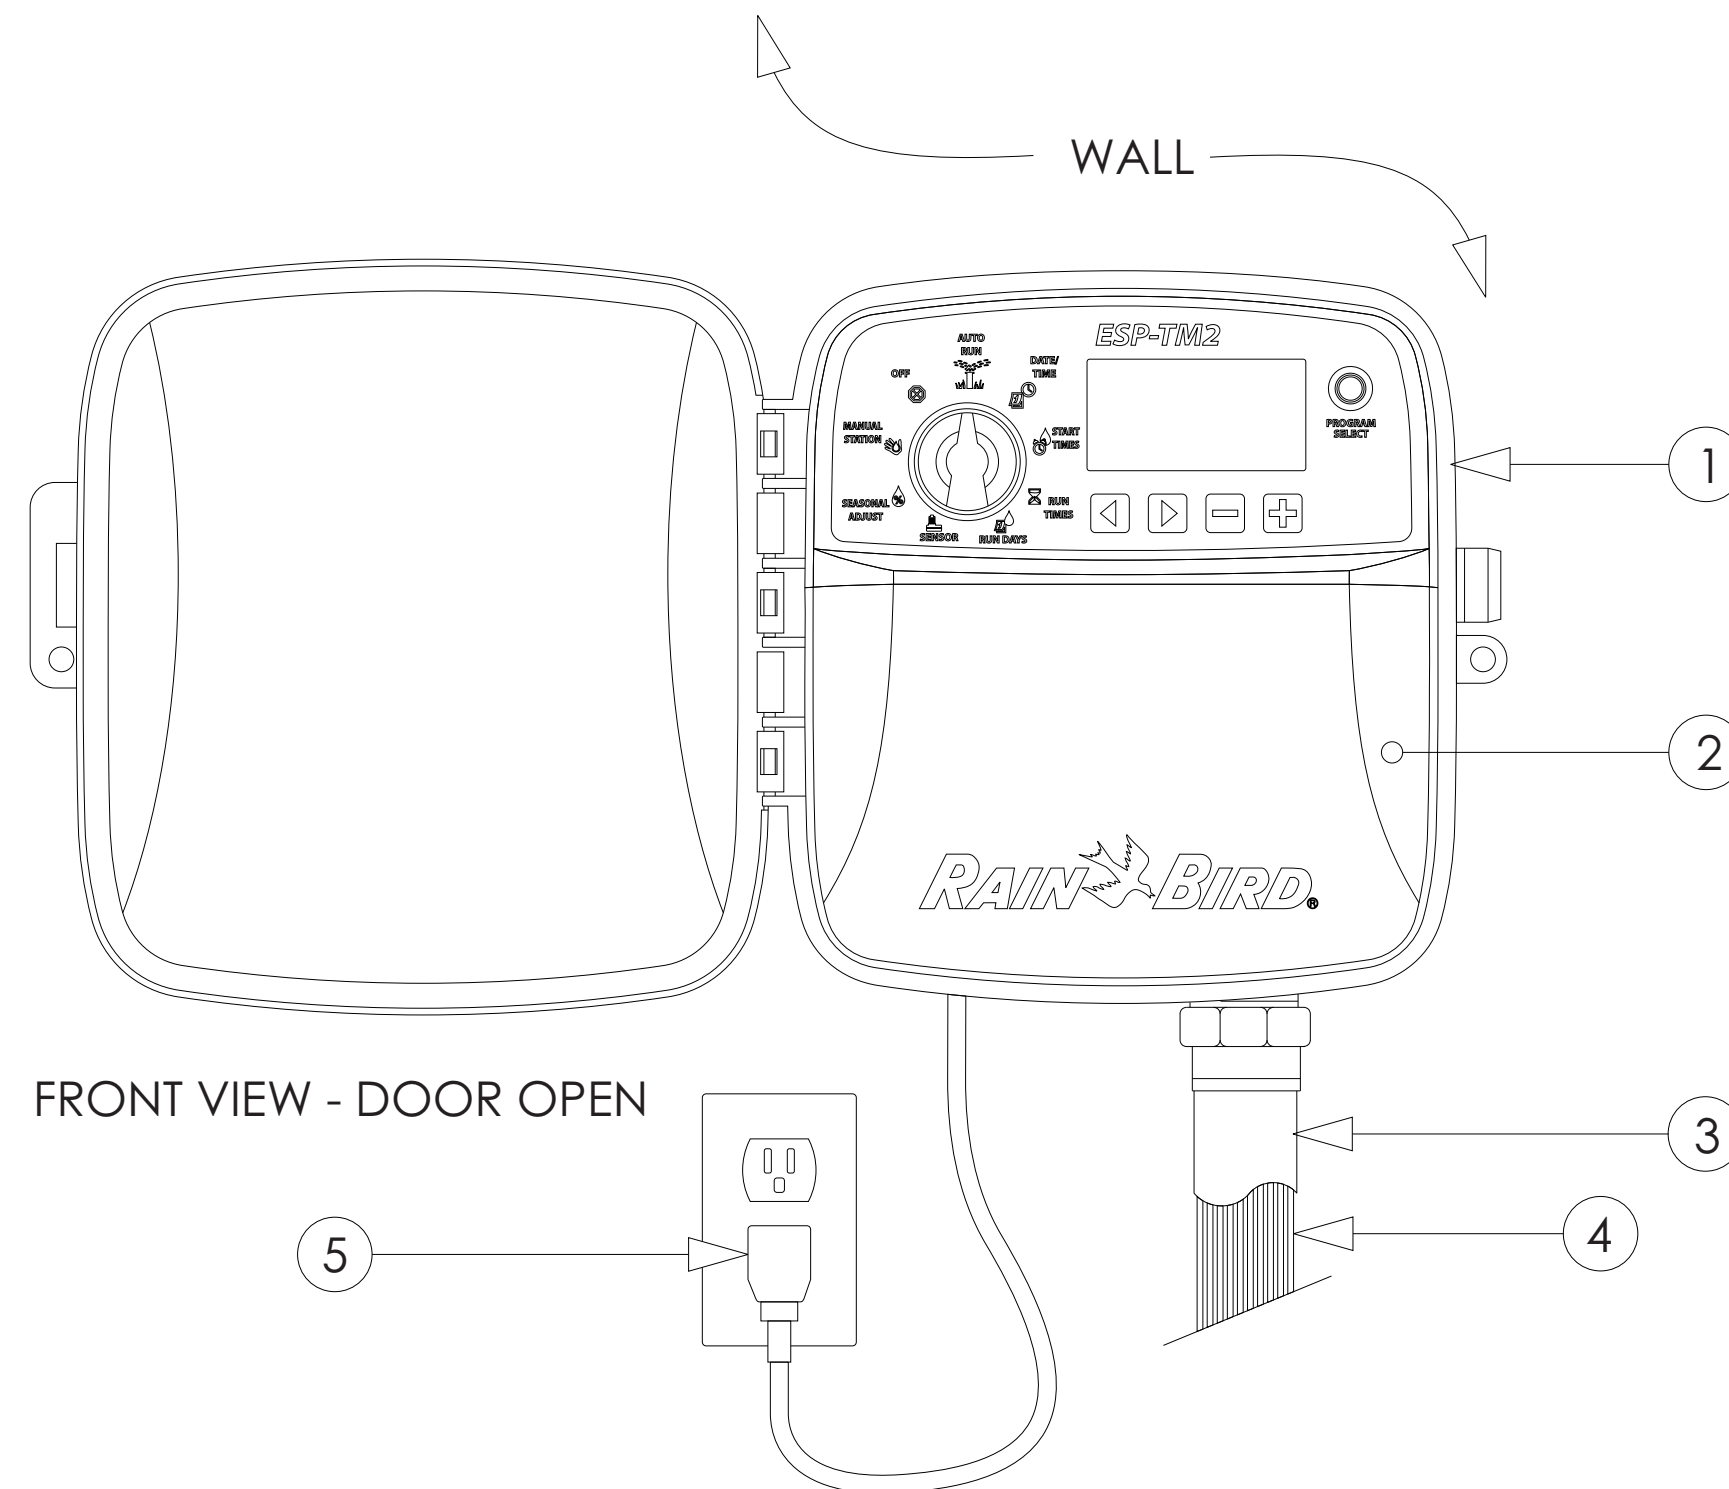

GENERAL NOTES:

- 1 RAIN BIRD ESP-TM2 INDOOR/OUTDOOR WALL MOUNTED CONTROLLER.
- 2 WIRING BAY COVER.
- 3 3/4-INCH PVC SCH 40 CONDUIT AND FITTINGS.
- 4 FIELD WIRES TO REMOTE CONTROLLED IRRIGATION VALVES.
- 5 SUPPLIED POWER-CORD PLUGS INTO 120 VAC GROUNDED OUTLET
- 6 OPTIONAL: 1/2-INCH PVC SCH 40 CONDUIT, TO EXTERNAL POWER SUPPLY.
- 7 OPTIONAL: LNK WIFI MODULE ALLOWS REMOTE OPERATION OF THE CONTROLLER.

ESP-TM2 CONTROLLER MODELS

TM2-4-120V	4-ZONE	
TM2-6-120V	6-ZONE	
TM2-8-120V	8-ZONE	SHOWN
TM2-12-120V	12-ZONE	

C ESP-TM2 CONTROLLER  
INDOOR/OUTDOOR MODEL

07/24/17  
SCALE 1:2