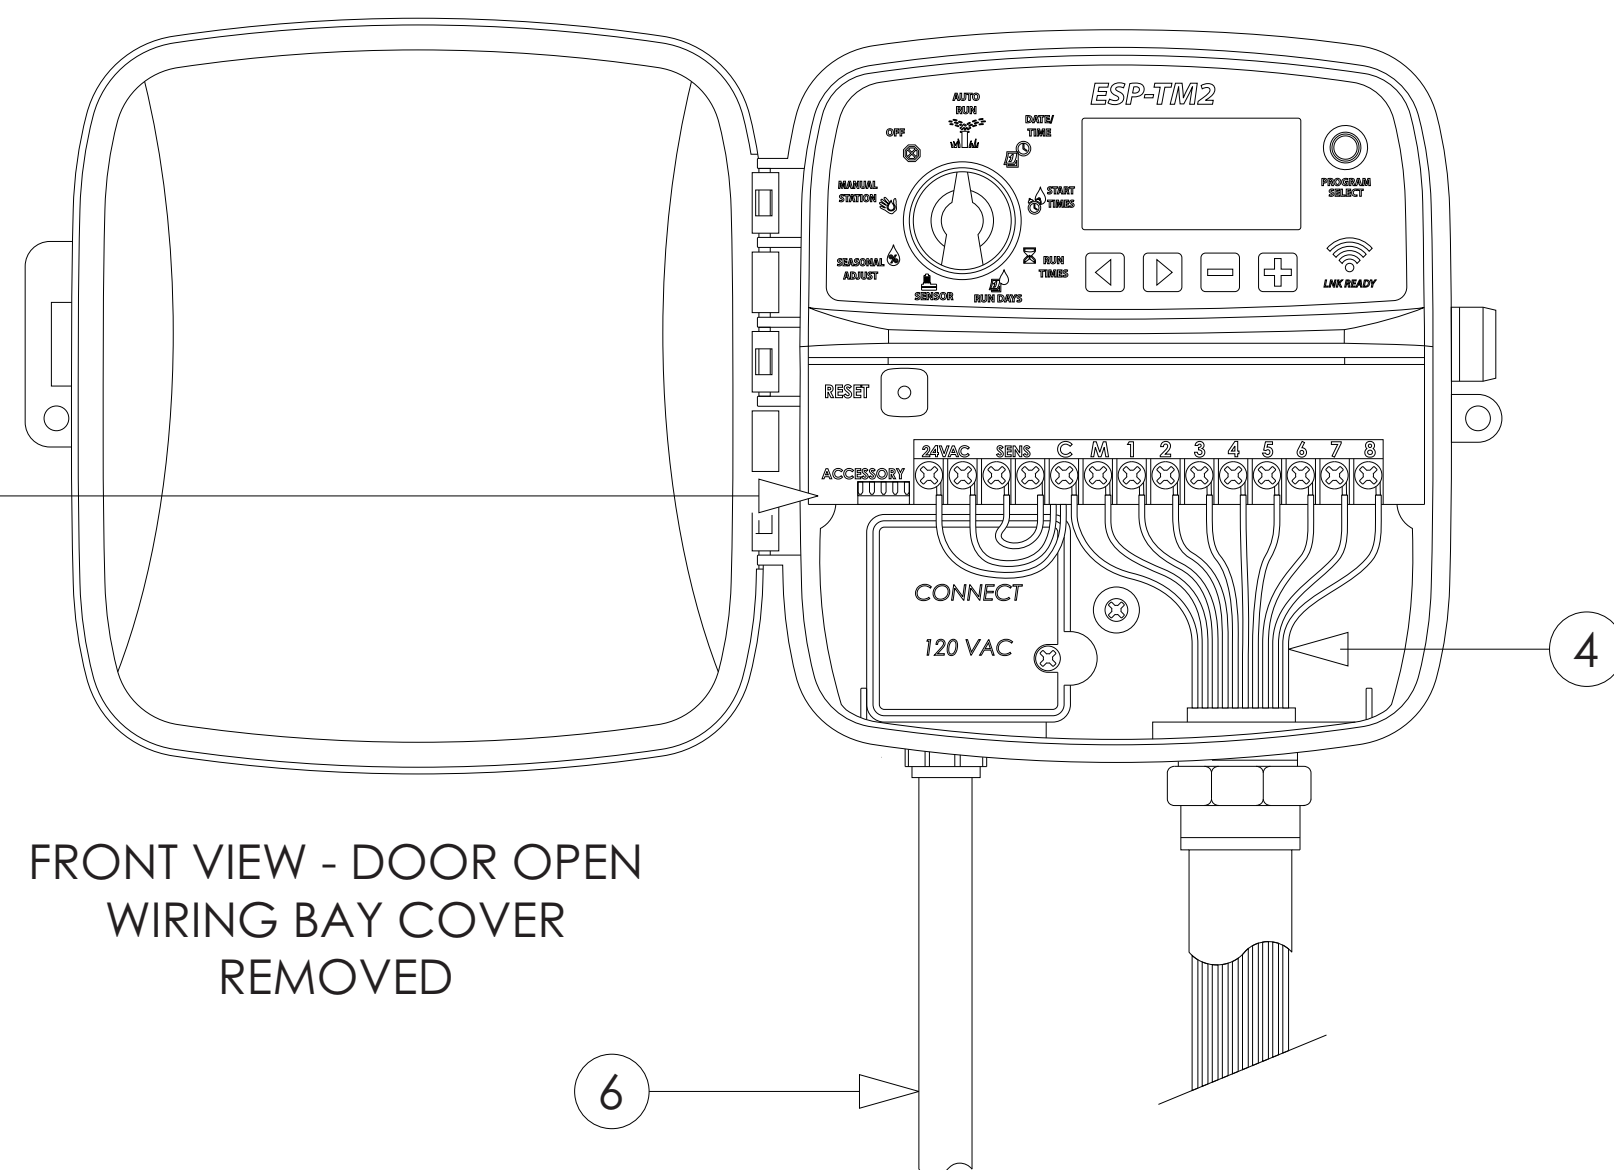

GENERAL NOTES:

- 1 RAIN BIRD ESP-TM2 INDOOR/OUTDOOR WALL MOUNTED CONTROLLER.
- 2 WIRING BAY COVER.
- 3 3/4-INCH PVC SCH 40 CONDUIT AND FITTINGS.
- 4 FIELD WIRES TO REMOTE CONTROLLED IRRIGATION VALVES.
- 5 SUPPLIED POWER-CORD PLUGS INTO 120 VAC GROUNDED OUTLET
- 6 OPTIONAL: 1/2-INCH PVC SCH 40 CONDUIT, TO EXTERNAL POWER SUPPLY.
- 7 OPTIONAL: LNK WIFI MODULE ALLOWS REMOTE OPERATION OF THE CONTROLLER.

ESP-TM2 CONTROLLER MODELS

TM2-4-120V	4-ZONE	
TM2-6-120V	6-ZONE	
TM2-8-120V	8-ZONE	SHOWN
TM2-12-120V	12-ZONE	

C ESP-TM2 CONTROLLER  
INDOOR/OUTDOOR MODEL

07/24/17  
SCALE 1:2