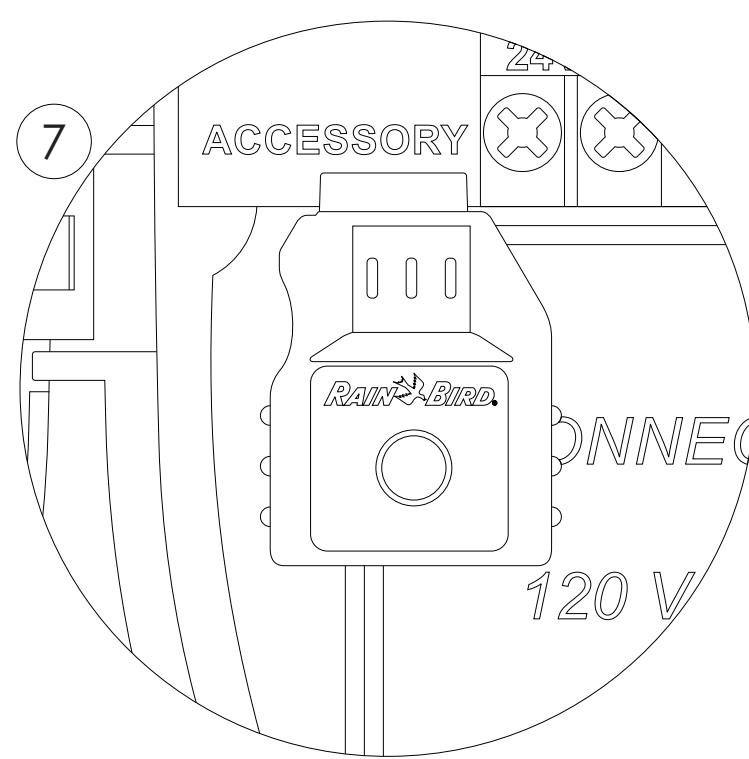

GENERAL NOTES:

1. 1 RAIN BIRD ESP-TM2 INDOOR/OUTDOOR WALL MOUNTED CONTROLLER.
2. 2 WIRING BAY COVER.
3. 3 3/4-INCH PVC SCH 40 CONDUIT AND FITTINGS.
4. 4 FIELD WIRES TO REMOTE CONTROLLED IRRIGATION VALVES.
5. 5 SUPPLIED POWER-CORD PLUGS INTO 120 VAC GROUNDED OUTLET
6. 6 OPTIONAL: 1/2-INCH PVC SCH 40 CONDUIT, TO EXTERNAL POWER SUPPLY.
7. 7 OPTIONAL: LNK WIFI MODULE ALLOWS REMOTE OPERATION OF THE CONTROLLER.

ESP-TM2 CONTROLLER MODELS

TM2-4-120V	4-ZONE	
TM2-6-120V	6-ZONE	
TM2-8-120V	8-ZONE	SHOWN
TM2-12-120V	12-ZONE	

C ESP-TM2 CONTROLLER
INDOOR/OUTDOOR MODEL

07/24/17
SCALE 1:2