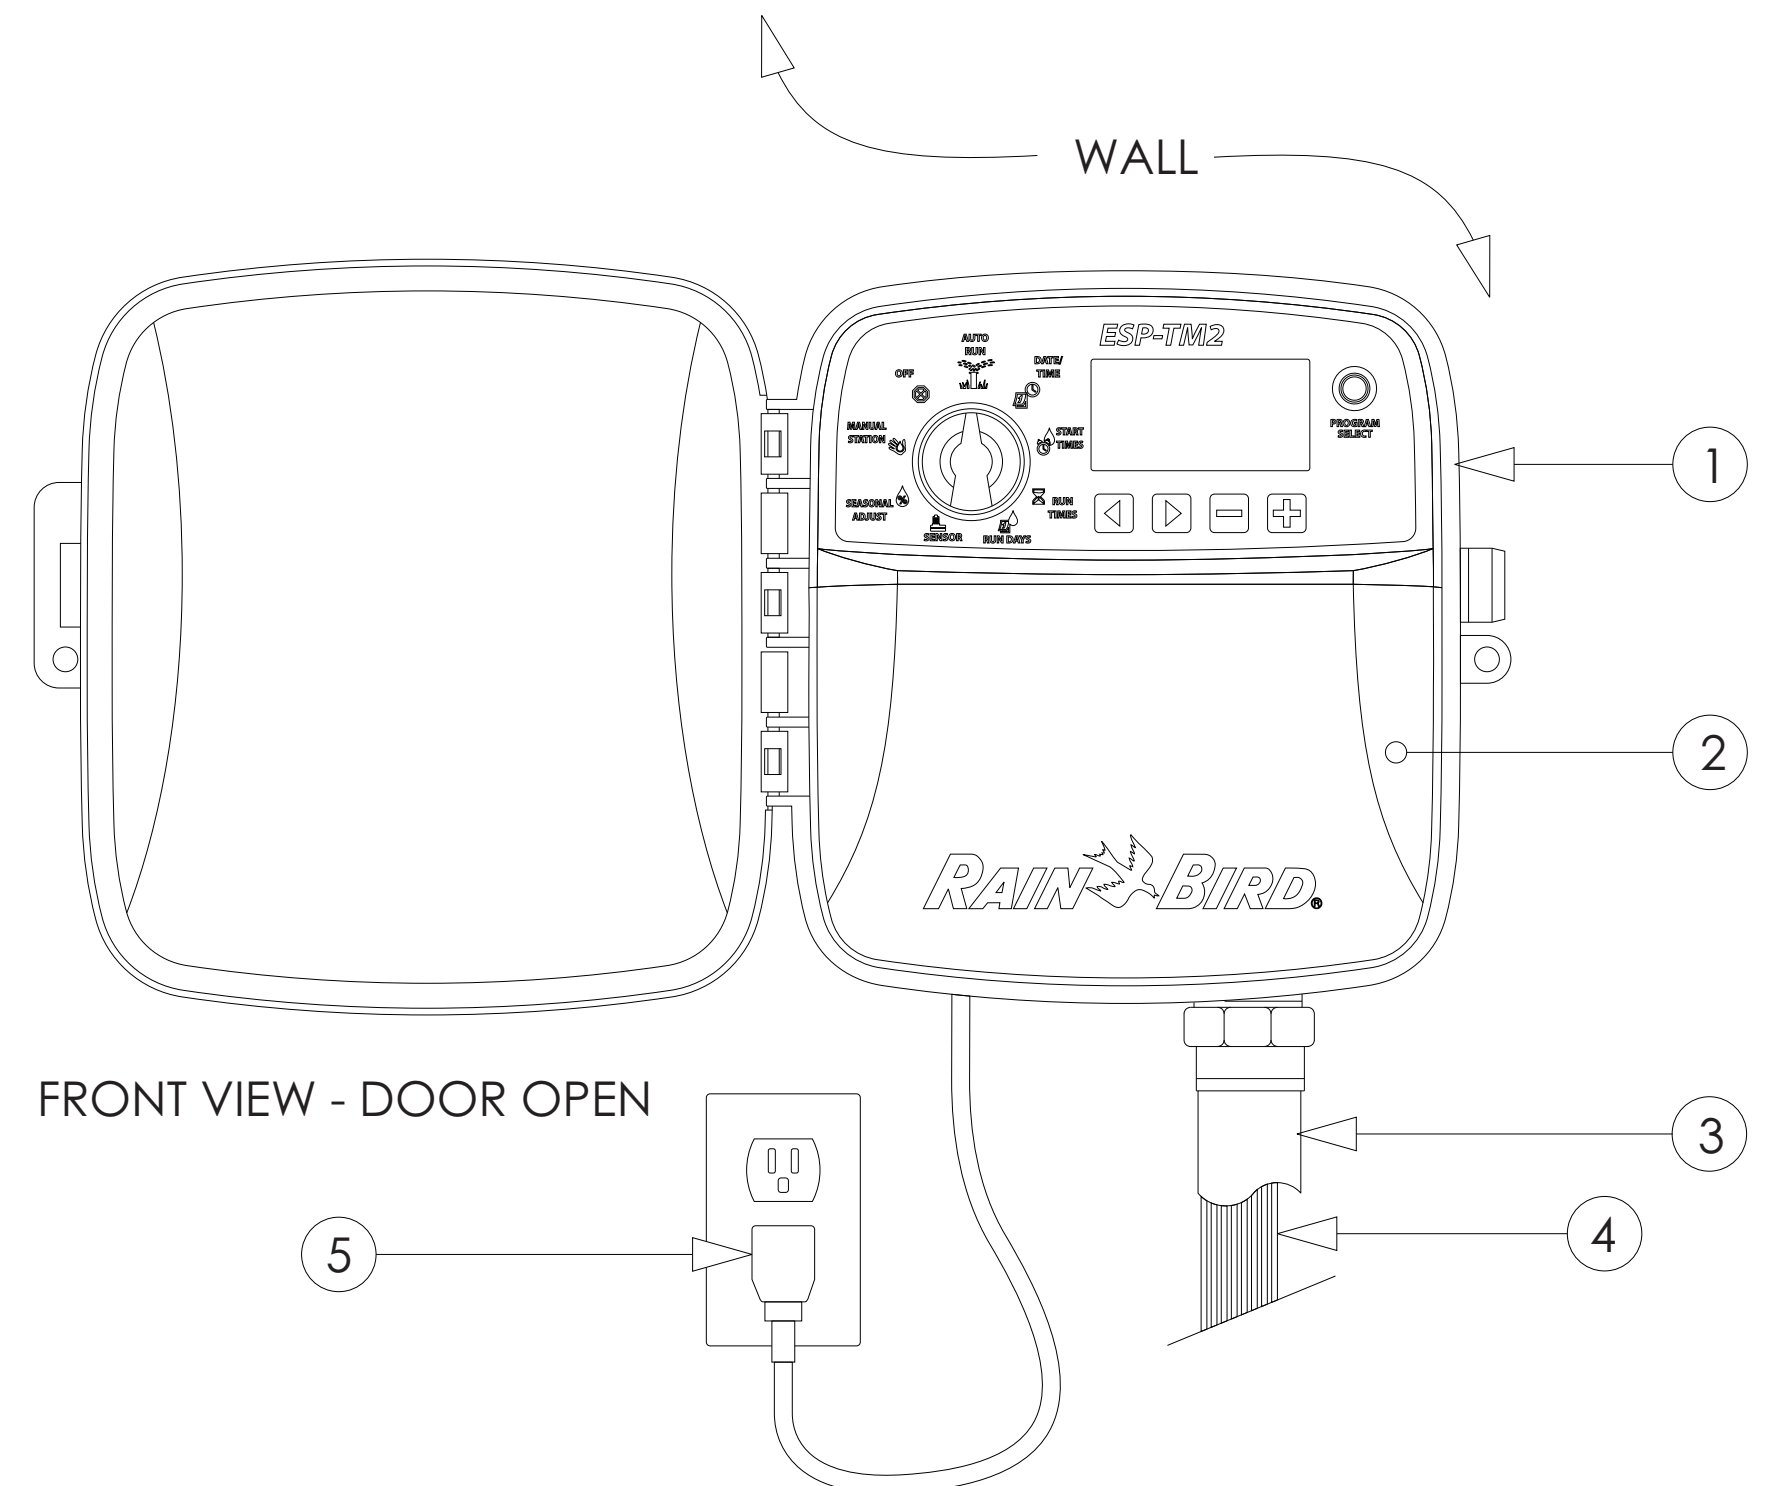

GENERAL NOTES:

- 1 RAIN BIRD ESP-TM2 INDOOR/OUTDOOR WALL MOUNTED CONTROLLER.
- 2 WIRING BAY COVER.
- 3 3/4-INCH PVC SCH 40 CONDUIT AND FITTINGS.
- 4 FIELD WIRES TO REMOTE CONTROLLED IRRIGATION VALVES.
- 5 SUPPLIED POWER-CORD PLUGS INTO 120 VAC GROUNDED OUTLET
- 6 OPTIONAL: 1/2-INCH PVC SCH 40 CONDUIT, TO EXTERNAL POWER SUPPLY.
- 7 OPTIONAL: LNK WIFI MODULE ALLOWS REMOTE OPERATION OF THE CONTROLLER.

ESP-TM2 CONTROLLER MODELS

TM2-4-120V	4-ZONE	
TM2-6-120V	6-ZONE	<u>SHOWN</u>
TM2-8-120V	8-ZONE	
TM2-12-120V	12-ZONE	

C ESP-TM2 CONTROLLER  
INDOOR/OUTDOOR MODEL