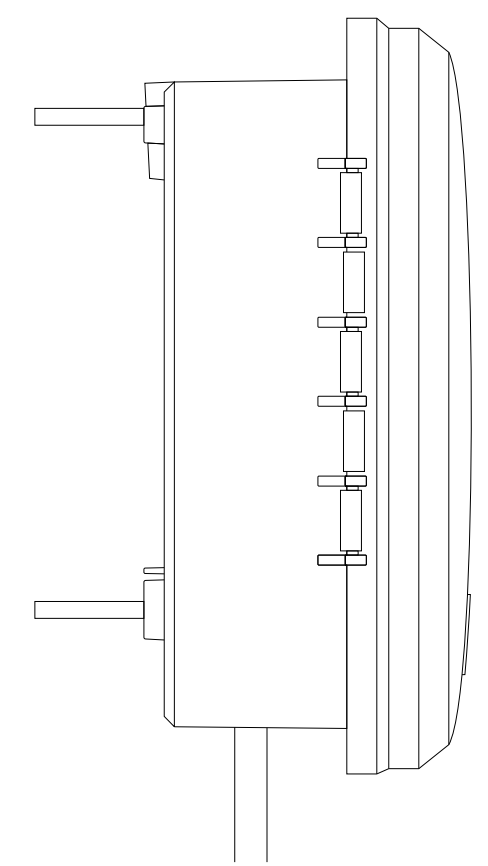

GENERAL NOTES:

- 1 RAIN BIRD ESP-TM2 INDOOR/OUTDOOR WALL MOUNTED CONTROLLER.
- 2 WIRING BAY COVER.
- 3 3/4-INCH PVC SCH 40 CONDUIT AND FITTINGS.
- 4 FIELD WIRES TO REMOTE CONTROLLED IRRIGATION VALVES.
- 5 SUPPLIED POWER-CORD PLUGS INTO 120 VAC GROUNDED OUTLET
- 6 OPTIONAL: 1/2-INCH PVC SCH 40 CONDUIT, TO EXTERNAL POWER SUPPLY.
- 7 OPTIONAL: LNK WIFI MODULE ALLOWS REMOTE OPERATION OF THE CONTROLLER.

ESP-TM2 CONTROLLER MODELS

TM2-4-120V	4-ZONE	
TM2-6-120V	6-ZONE	<u>SHOWN</u>
TM2-8-120V	8-ZONE	
TM2-12-120V	12-ZONE	

C ESP-TM2 CONTROLLER  
INDOOR/OUTDOOR MODEL