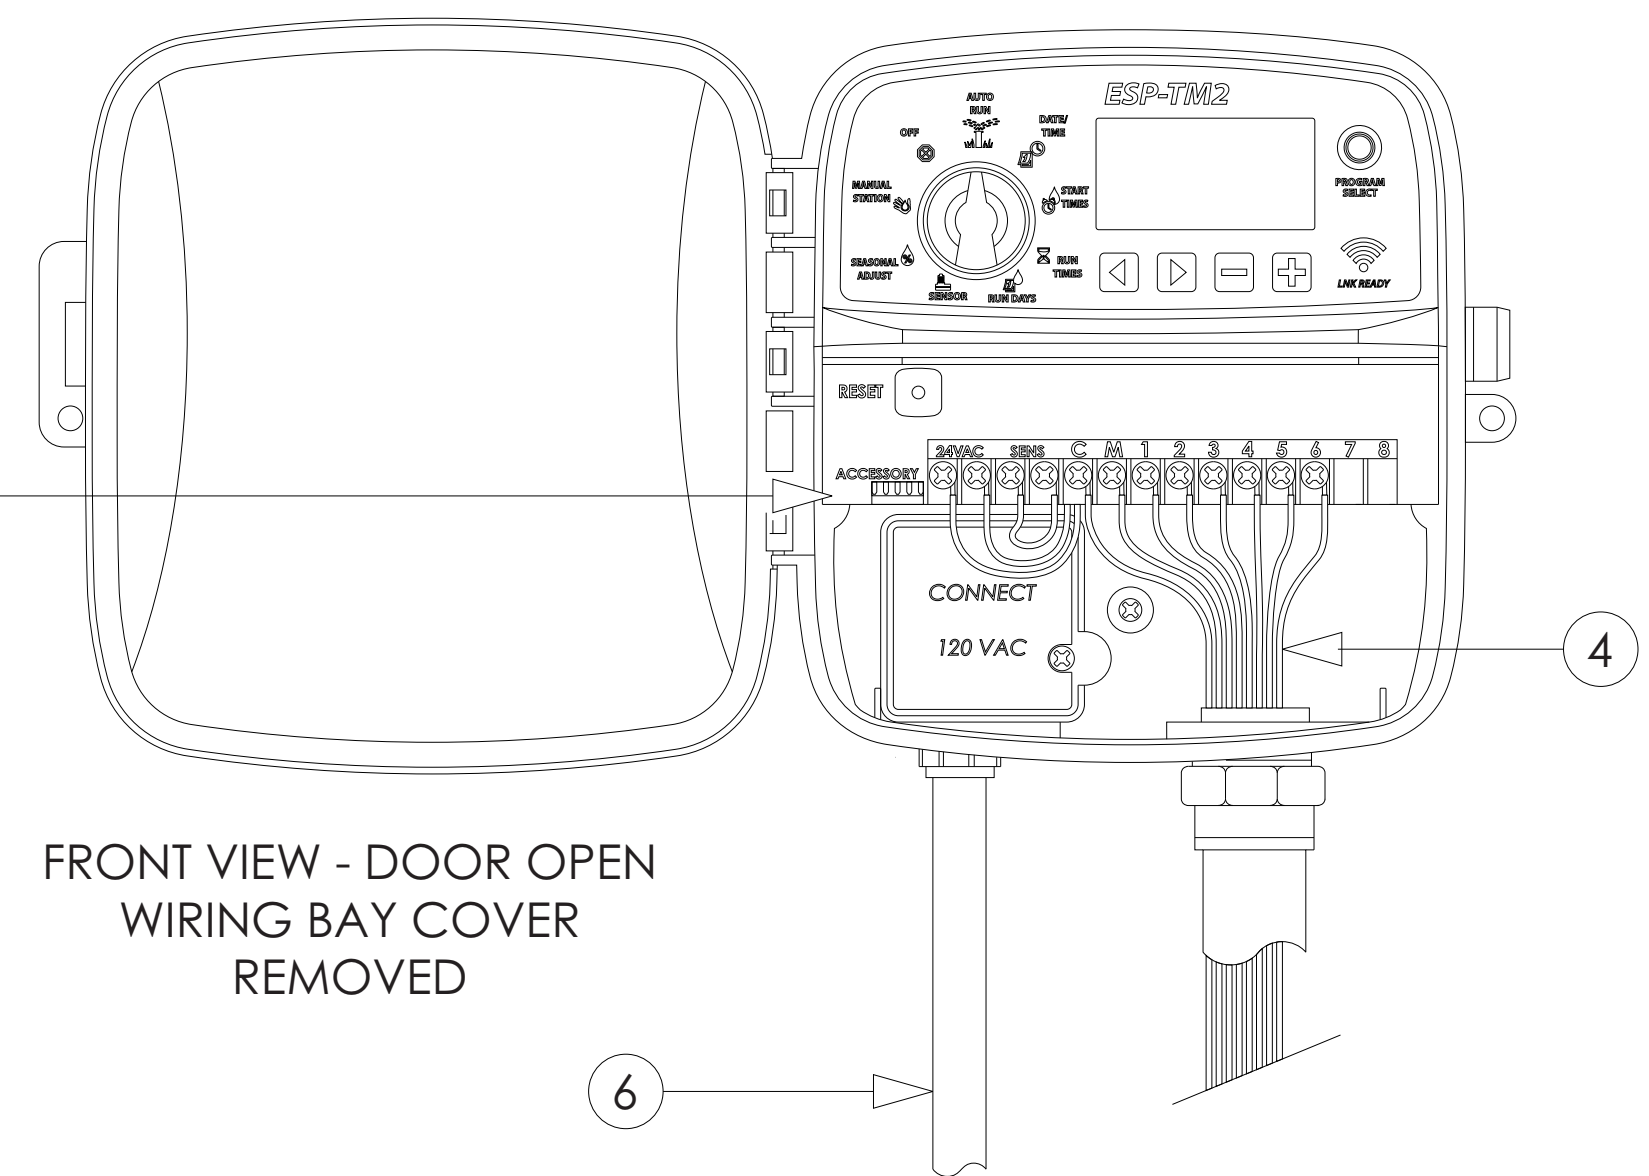

GENERAL NOTES:

- 1 RAIN BIRD ESP-TM2 INDOOR/OUTDOOR WALL MOUNTED CONTROLLER.
- 2 WIRING BAY COVER.
- 3 3/4-INCH PVC SCH 40 CONDUIT AND FITTINGS.
- 4 FIELD WIRES TO REMOTE CONTROLLED IRRIGATION VALVES.
- 5 SUPPLIED POWER-CORD PLUGS INTO 120 VAC GROUNDED OUTLET
- 6 OPTIONAL: 1/2-INCH PVC SCH 40 CONDUIT, TO EXTERNAL POWER SUPPLY.
- 7 OPTIONAL: LNK WIFI MODULE ALLOWS REMOTE OPERATION OF THE CONTROLLER.

ESP-TM2 CONTROLLER MODELS

TM2-4-120V	4-ZONE	
TM2-6-120V	6-ZONE	<u>SHOWN</u>
TM2-8-120V	8-ZONE	
TM2-12-120V	12-ZONE	

C ESP-TM2 CONTROLLER  
INDOOR/OUTDOOR MODEL