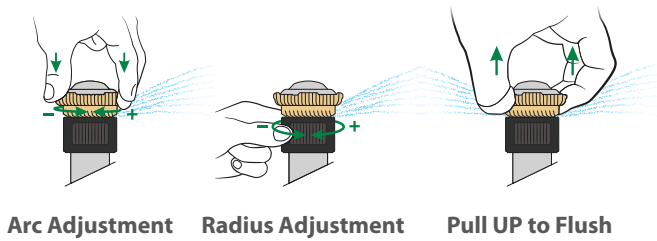

User-Friendly Convenience

R-VAN nozzles allow you to adjust the rotating spray pattern by hand, with no tools required, and flush debris manually by simply pulling up on the nozzle, streamlining installation and maintenance time.

Real Performance Advantages

Larger droplets and thick, wind-resistant streams result in more uniform coverage – even at long distances.

Inventory & Operational Savings

Cover any area with just nine nozzles, while also reducing zone run times; using the R-VAN line for complete coverage lowers your inventory costs and reduces installation time.

R-VAN Rotary Nozzles

Making Installation and Maintenance Easier

- Adjust the arc and radius* by hand – no tools needed!
- Pull up to flush for easy debris removal and maximized performance
- Leverage the nozzles' matched precipitation rates to simplify design and zoning

Improving Watering Efficiencies Up to 30%

- Gentle, rotating streams create uniform coverage at lower precipitation rates
- Multi-stream technology optimizes absorption for healthier lawns
- Larger droplets and thicker streams cut through wind and keep water in target zone