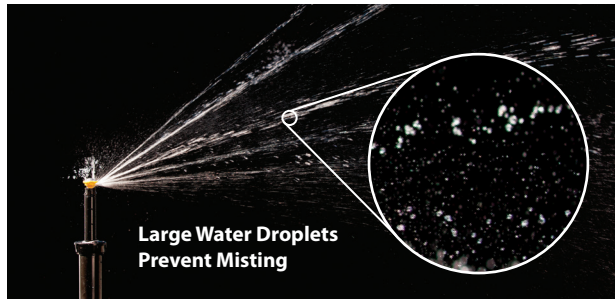

Real Performance Advantages

Larger droplets and thick, wind-resistant streams result in more uniform coverage – even at long distances.

Inventory & Operational Savings

Cover any area with just nine nozzles, while also reducing zone run times; using the R-VAN line for complete coverage lowers your inventory costs and reduces installation time.

R-VAN Rotary Nozzles

Making Installation and Maintenance Easier

- Adjust the arc and radius* by hand – no tools needed!
- Pull up to flush for easy debris removal and maximized performance
- Leverage the nozzles' matched precipitation rates to simplify design and zoning

Improving Watering Efficiencies Up to 30%

- Gentle, rotating streams create uniform coverage at lower precipitation rates
- Multi-stream technology optimizes absorption for healthier lawns
- Larger droplets and thicker streams cut through wind and keep water in target zone