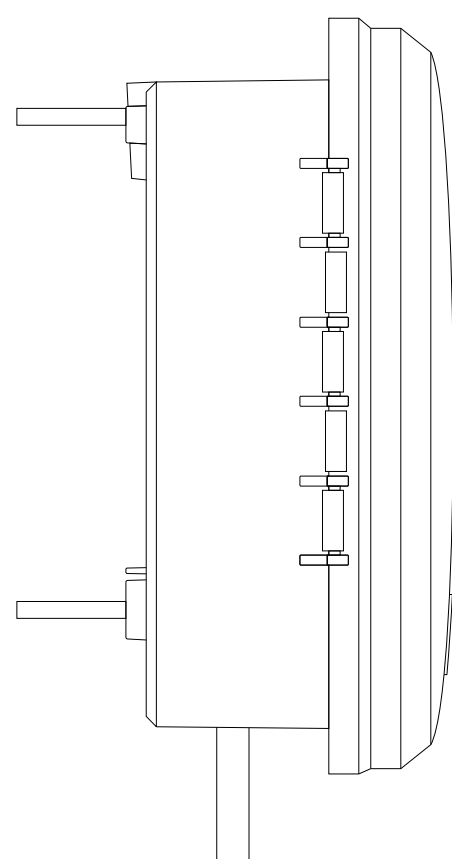

GENERAL NOTES:

- 1 RAIN BIRD ESP-TM2 INDOOR/OUTDOOR WALL MOUNTED CONTROLLER.
- 2 WIRING BAY COVER.
- 3 3/4-INCH PVC SCH 40 CONDUIT AND FITTINGS.
- 4 FIELD WIRES TO REMOTE CONTROLLED IRRIGATION VALVES.
- 5 SUPPLIED POWER-CORD PLUGS INTO 120 VAC GROUNDED OUTLET
- 6 OPTIONAL: 1/2-INCH PVC SCH 40 CONDUIT, TO EXTERNAL POWER SUPPLY.
- 7 OPTIONAL: LNK WIFI MODULE ALLOWS REMOTE OPERATION OF THE CONTROLLER.

ESP-TM2 CONTROLLER MODELS		
TM2-4-120V	4-ZONE	<u>SHOWN</u>
TM2-6-120V	6-ZONE	
TM2-8-120V	8-ZONE	
TM2-12-120V	12-ZONE	

C ESP-TM2 CONTROLLER
INDOOR/OUTDOOR MODEL

07/24/17
SCALE 1:2