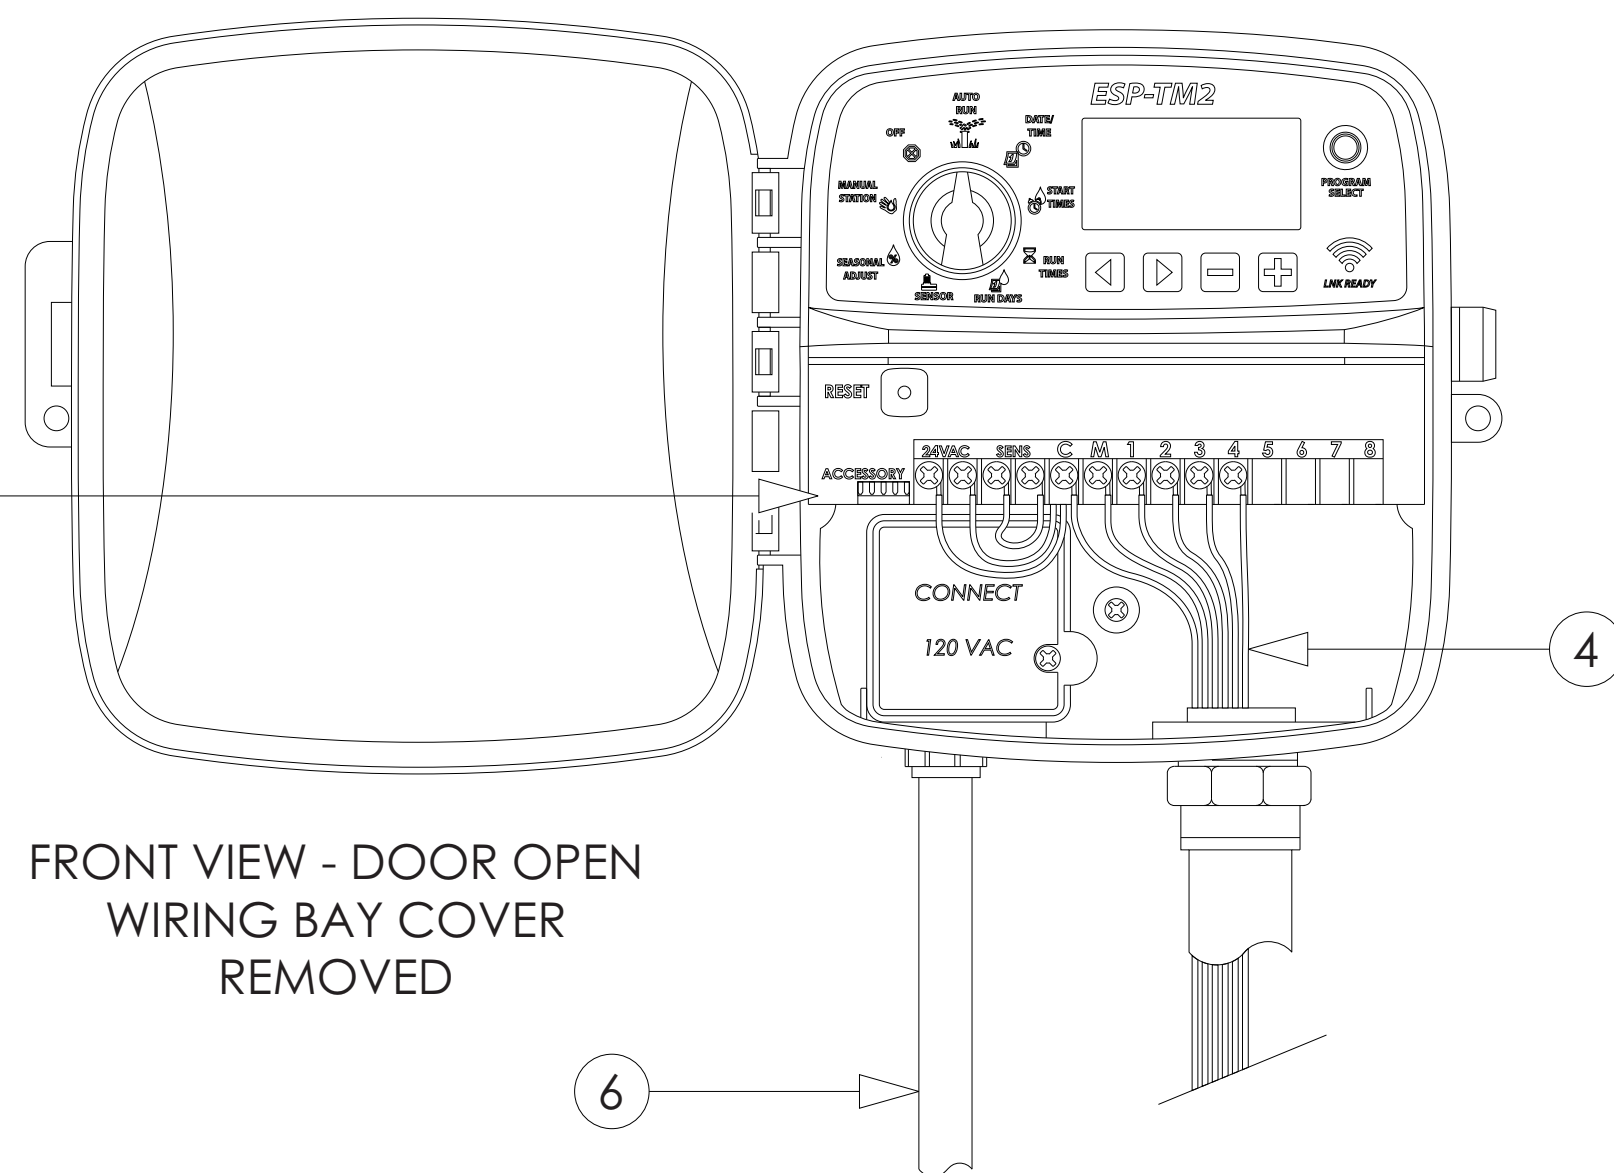

GENERAL NOTES:

- 1 RAIN BIRD ESP-TM2 INDOOR/OUTDOOR WALL MOUNTED CONTROLLER.
- 2 WIRING BAY COVER.
- 3 3/4-INCH PVC SCH 40 CONDUIT AND FITTINGS.
- 4 FIELD WIRES TO REMOTE CONTROLLED IRRIGATION VALVES.
- 5 SUPPLIED POWER-CORD PLUGS INTO 120 VAC GROUNDED OUTLET
- 6 OPTIONAL: 1/2-INCH PVC SCH 40 CONDUIT, TO EXTERNAL POWER SUPPLY.
- 7 OPTIONAL: LNK WIFI MODULE ALLOWS REMOTE OPERATION OF THE CONTROLLER.

ESP-TM2 CONTROLLER MODELS		
TM2-4-120V	4-ZONE	<u>SHOWN</u>
TM2-6-120V	6-ZONE	
TM2-8-120V	8-ZONE	
TM2-12-120V	12-ZONE	

C ESP-TM2 CONTROLLER
INDOOR/OUTDOOR MODEL

07/24/17
SCALE 1:2