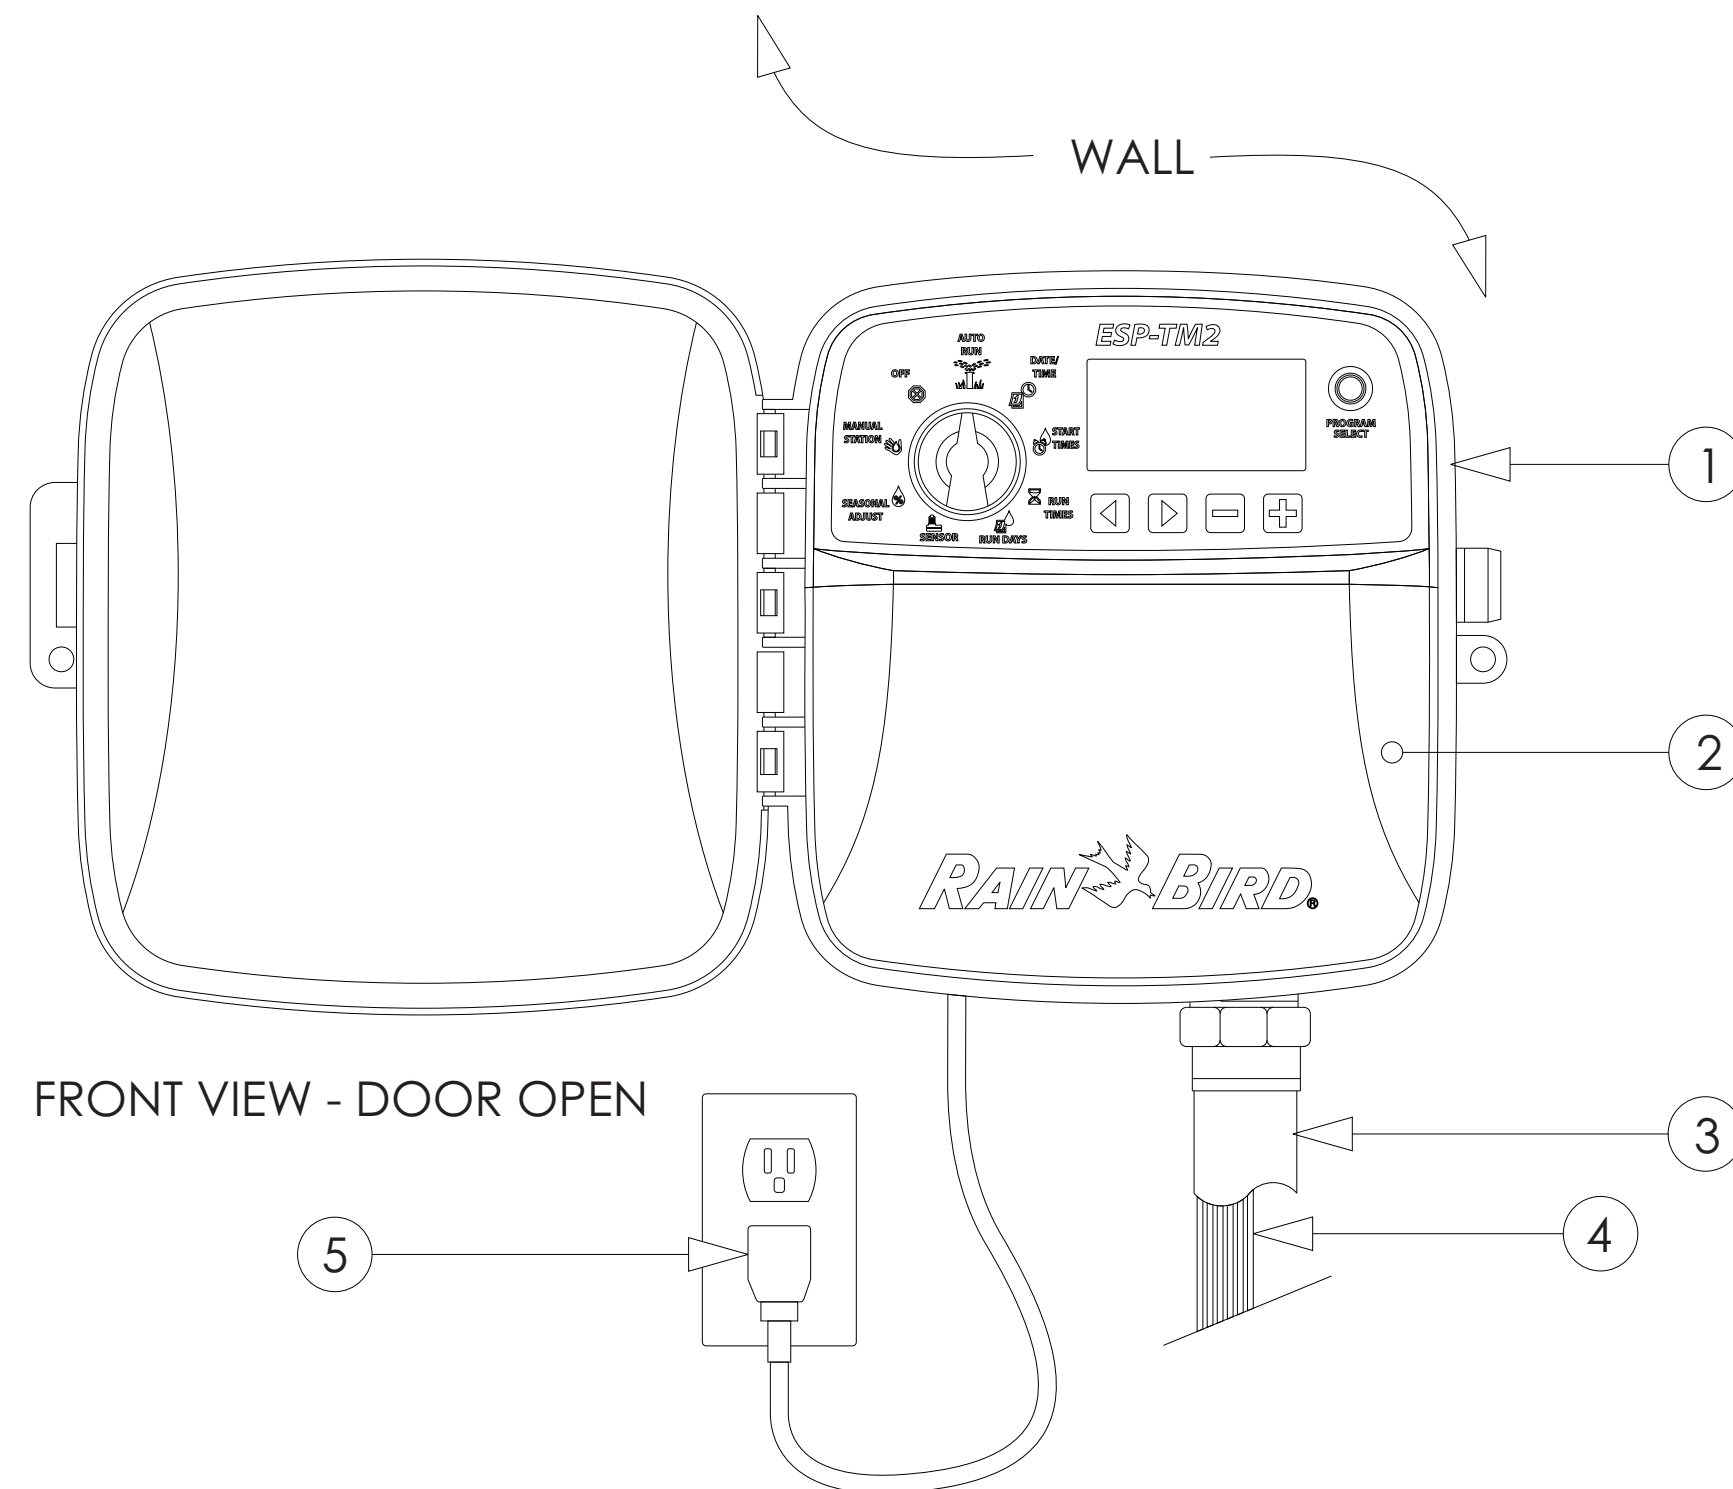

GENERAL NOTES:

- 1 RAIN BIRD ESP-TM2 INDOOR/OUTDOOR WALL MOUNTED CONTROLLER.
- 2 WIRING BAY COVER.
- 3 3/4-INCH PVC SCH 40 CONDUIT AND FITTINGS.
- 4 FIELD WIRES TO REMOTE CONTROLLED IRRIGATION VALVES.
- 5 SUPPLIED POWER-CORD PLUGS INTO 120 VAC GROUNDED OUTLET
- 6 OPTIONAL: 1/2-INCH PVC SCH 40 CONDUIT, TO EXTERNAL POWER SUPPLY.
- 7 OPTIONAL: LNK WIFI MODULE ALLOWS REMOTE OPERATION OF THE CONTROLLER.

ESP-TM2 CONTROLLER MODELS		
TM2-4-120V	4-ZONE	<u>SHOWN</u>
TM2-6-120V	6-ZONE	
TM2-8-120V	8-ZONE	
TM2-12-120V	12-ZONE	

C ESP-TM2 CONTROLLER
INDOOR/OUTDOOR MODEL

07/24/17
SCALE 1:2