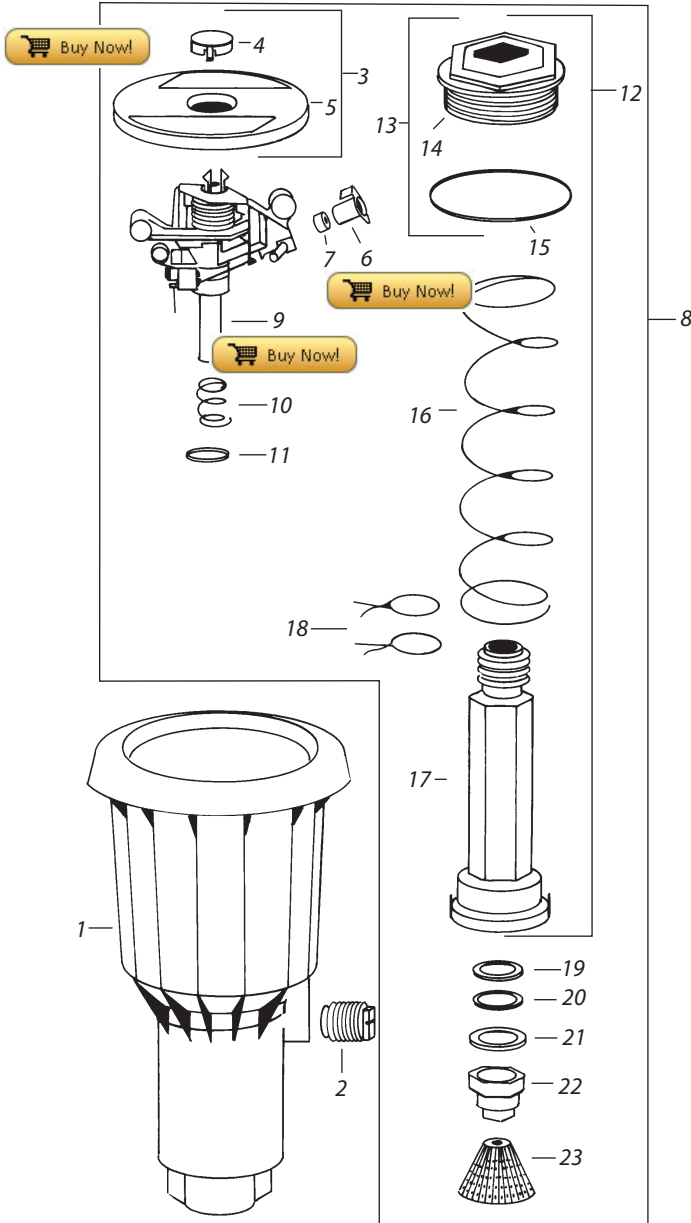

LG-3 / MG-4 / 15103-07/09 MINI-PAW
 AG-5 / AG-5-SAM / 2045A MAXI-PAW™ / 2045A MAXI-PAW-SAM

MAXI-PAW MINI-PAW

Ref. Part Description	LG-3 / MG-4 Mini-Paw 15103-07/09	AG-5 Maxi-Paw 2045A	AG-5 SAM Maxi-Paw-SAM 2045A-SAM
CASES			
1 Case Assembly	(205175)	(207281)	(207281)
2 Plug	(107355)	(107355)	(107355)
COVER ASSEMBLIES			
3 Cover Kit	(206973)	208001	208001
4 Dust Cap	(A) (204423-07)	(204423-12)	(204423-12)
5 Cover, Snap On	(A) (207301-03)	(207301-01)	(207301-01)
5 Cover, Non-potable	—	(2080025)	—
NOZZLES (Specify nozzle size when ordering)			
6 Low Angle Nozzle (C)	—	115902-xx	115902-xx
6 Standard Nozzle (D)	—	206592-xx	206592-xx
7 Vane	—	(202141)	(202141)
8 INTERNAL ASSEMBLY	(E) 206678	(206644-08)	(206637-08)
9 Head Assembly	(A) (206776)	(206638-08)	(206638-08)
- Diffuser Screw	203933	203933	203933
- Trip Spring	(207740)	(207740)	(207740)
- Bearing Hood	(B) (202965)	(B) (202965)	(B) (202965)
10 Upthrust Spring	(B) (203871)	(B) (203871)	(B) (203871)
11 Bearing Washer (Blue)	(B) (206071)	(B) (206071)	(B) (206071)
12 Pop-Up Sleeve Assembly	202415	202415	(204400)
13 Guide Nut Assembly	(204555)	(204555)	(204555)
14 Guide Nut	(202381)	(202381)	(202381)
15 O-Ring Seal	(202011)	(202011)	(202011)
16 Retract Spring	(202012)	(202012)	(202012)
17 Guide Sleeve	(203171)	(203171)	(203171)
18 Friction Collars (2)	(203148)	(203148)	(203148)
19 Buna N Washer (Black)	(B) (203363)	(B) (203363)	(B) (203363)
20 Wearing Washer (White)	(B) (204374)	(B) (204374)	(B) (204374)
21 Brg Backup Washer (Gray)	(B) (202138)	(B) (202138)	(B) (202138)
22 Nut, Maxi-Bird	(B) (202007)	(B) (202007)	(B) (202007)
23 Inlet Screen (Standard)	(202076)	(202076)	—
- SAM Screen/Seal Assembly	—	—	205396
- MINI-PAW WRENCH	B41866	B41866	B41866

(A) Included in Body Cover Assembly # 206974. (Specify nozzle size -07 or -09)

(B) Included in Bearing Washer Kit # 202190.

(C) Nozzle sizes available: -07, -10

(D) Nozzle sizes available: -06 Red, -07 Black, -08 Blue, -10 Yellow, -12 Beige