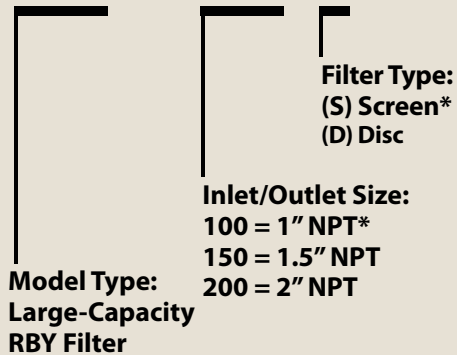

Easy to Clean: Just rinse and replace.

How To Specify

LCRBY - 200 - S

Disc Filter

Disc Filter: These 120 mesh filters are made up of hundreds of grooved discs that allow water to pass while trapping debris. Less maintenance required due to the large surface area.