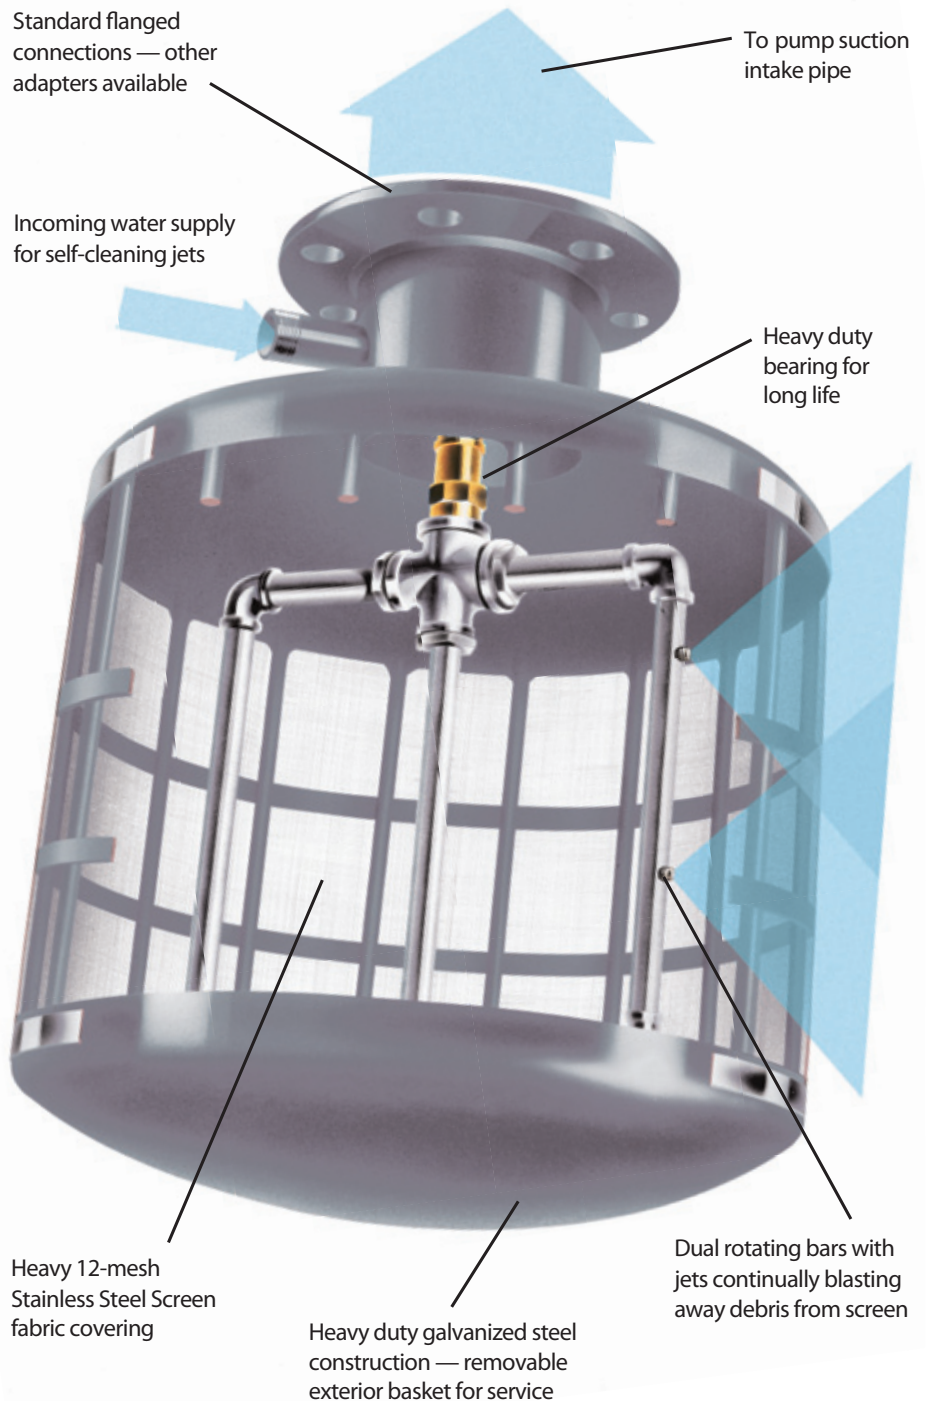

Rain Bird's galvanized, Self-Cleaning Pump Suction Screen removes large trash and debris from water sources, saving time and money in energy, pumping efficiency and maintenance costs. With a heavy 12 mesh stainless steel screen, this model will increase your pump efficiency for many years to come.

The pump suction screen is attached to the end of the pump suction line. All water must pass through the screen before entering the pump intake pipe. A small, side-stream from the pump discharge plumbing drives two spray bars that continually rotate, jetting water at the screen and blasting debris away.

Made to last, Rain Bird's Self-Cleaning Pump Suction Screen's all-metal construction has a removable screen drum. There are no exterior moving parts that can break down or need repair. The unit is completely corrosion resistant and will not collapse under normal operation.

For added flexibility, Rain Bird's Self-Cleaning Pump Suction Screen can be installed at any angle without affecting operation. It also has a standard flanged connection (other connections are available upon request). The included "Y Strainer" — essential on the water jet supply line — provides easy access for cleaning and prevents the spray nozzles from plugging.