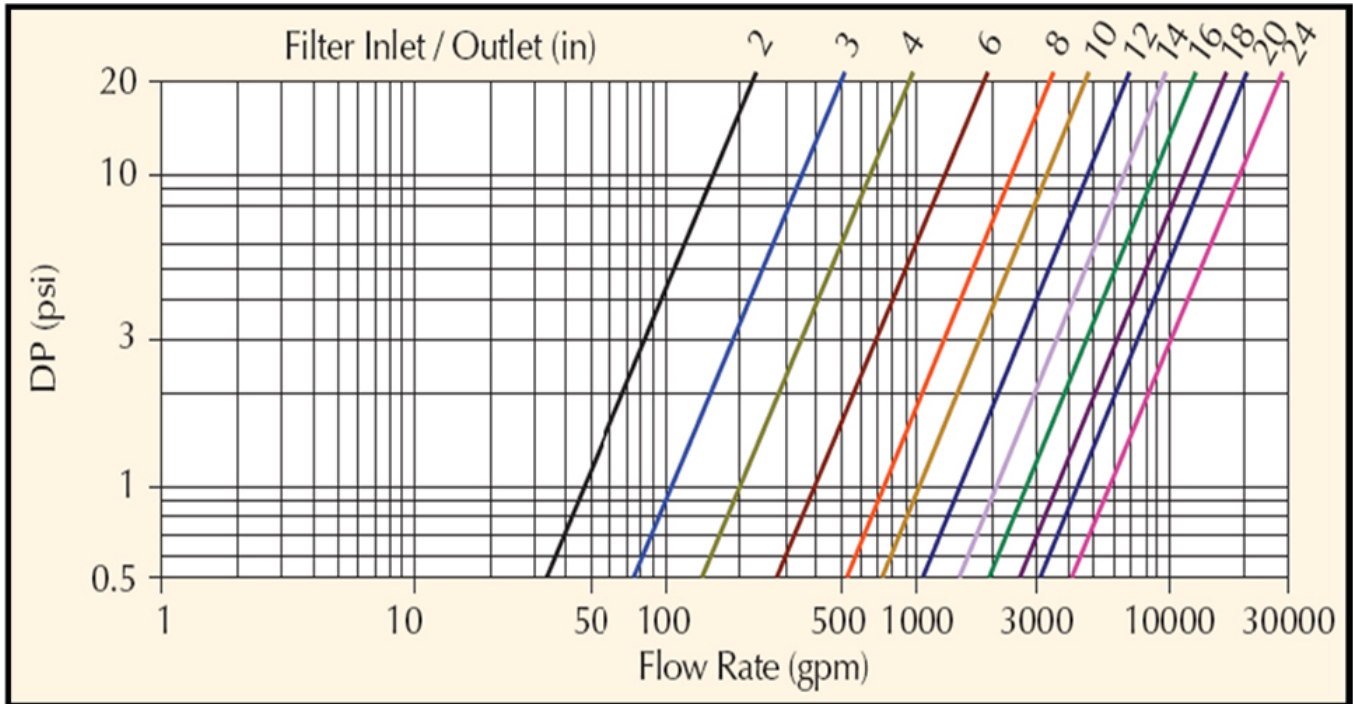

Pressure Drop vs. Flow Rate

This graph applies to the "I-Series", "G-Series" and "E-Series" filter models

Rain Bird Corporation
 6991 E. Southpoint Road
 Tucson, AZ 85756
 Phone: (520) 741-6100
 Fax: (520) 741-6522