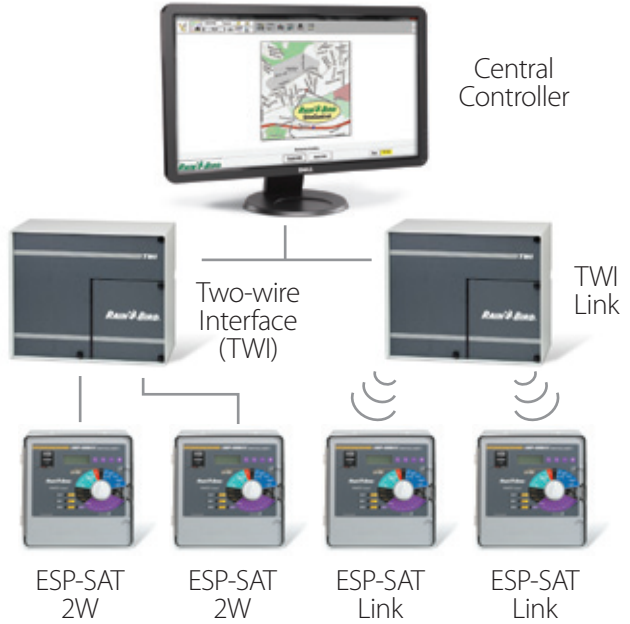

SiteControl Satellite System Wired or Wireless (LINK)

Rain Bird Corporation
6991 E. Southpoint Road
Tucson, AZ 85756
Phone: (520) 741-6100
Fax: (520) 741-6522

Rain Bird Technical Services
(800) RAINBIRD (1-800-724-6247)
(U.S. and Canada)

Rain Bird Corporation
970 West Sierra Madre Avenue
Azusa, CA 91702
Phone: (626) 812-3400
Fax: (626) 812-3411

Specification Hotline
800-458-3005 (U.S. and Canada)

Rain Bird International, Inc.
1000 West Sierra Madre
Azusa, CA 91702
Phone: (626) 963-9311
Fax: (626) 852-7343

www.rainbird.com