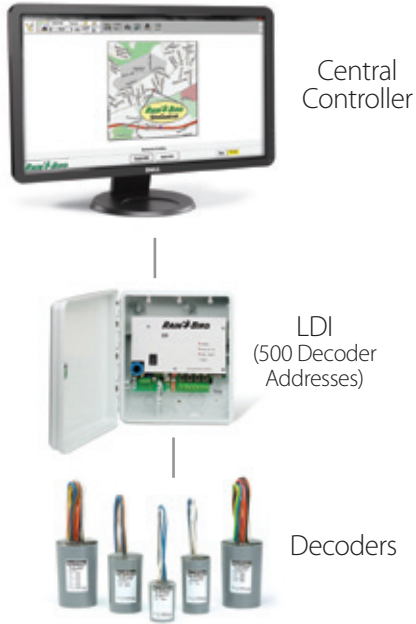

SiteControl Decoder System