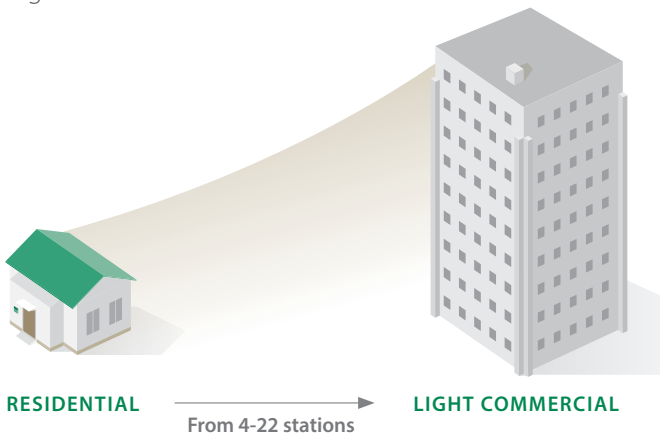

### NEW LOOK, SAME SIMPLICITY AND NOW WIFI COMPATIBLE

With simple-to-read text and a bright LCD display, the ESP-Me is easy on the eyes.

And now it's WiFi Compatible so you can operate an irrigation system from anywhere in the world using a smart device.

### MORE STATIONS. MORE SITES. MORE SAVINGS.

With 4- to 22-station scalability, the Rain Bird® ESP-Me WiFi Compatible can help you serve a wide range of customers, from residential to light commercial.