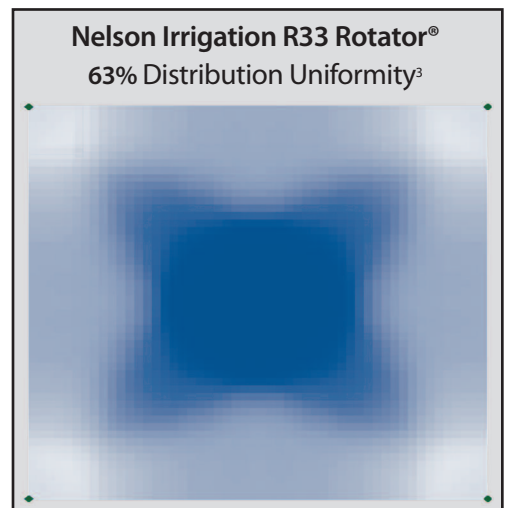

Rain Bird® LF™ 2400 - Long Range Up to 50' (15m) Throws and 6.8 gpm (1,550 l/h) Flows

The New Standard for ¾" Sprinkler Applications

¹LF2400 with 9/64" nozzle, 27 deflector, 50' x 50' spacing, at 60 PSI, (15.2m x 15.2m at 4.2 bar)

²30 WH with 9/64" nozzle, 50' x 50' spacing, at 60 PSI, (15.2m x 15.2m at 4.2 bar)

³R33 with 9/64" nozzle, 50' x 50' spacing, at 60 PSI, (15.2m x 15.2m at 4.2 bar)

Unrivaled Performance at a Dramatically Lower Cost