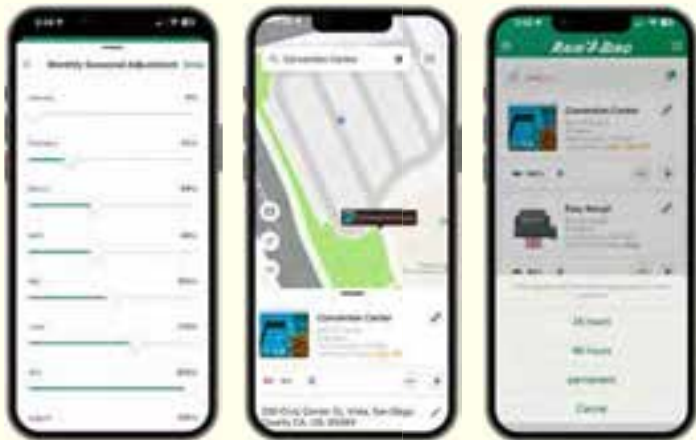

### Next-Level Bluetooth Control

Superior commercial-level irrigation control programmed with your smartphone via the free Rain Bird mobile app. Make changes to the schedule even when out of Bluetooth range—and share settings with the entire team.

### User-Friendly Operation

With flexible mounting options, a guided setup, a streamlined app experience, and industry-leading intelligence, BAT-BT promises “convenience” at every stage, from installation to operation.

# ESP-BAT-BT Controller

Making you more  
efficient and irrigation  
more effective

## Intelligent New Features for Worry-Free Watering

Control when and where your water flows.  
Coupled with the Rain Bird mobile app,  
BAT-BT is your secret to saving water and time.

Monthly  
Seasonal Adjust