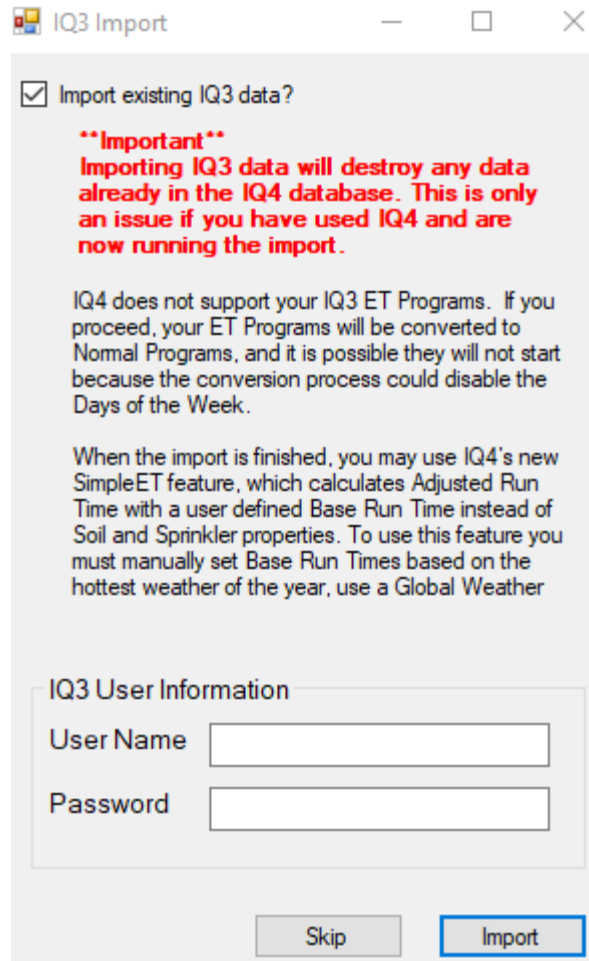

▪ Übertragung

- Geben Sie den IQ3 Benutzernamen ein (nicht die E-Mail-Adresse)
- Geben Sie das IQ3 Kennwort ein
- **Klicken Sie auf Importieren**