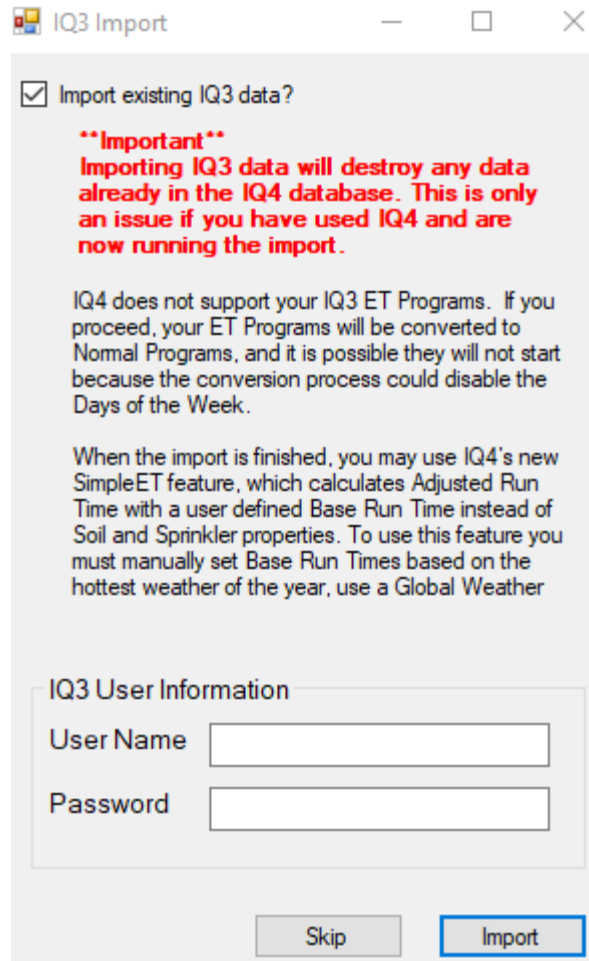

▪ Transfer

- Enter IQ3 User name (not email address)
- Enter IQ3 Password
- **Click on Import**