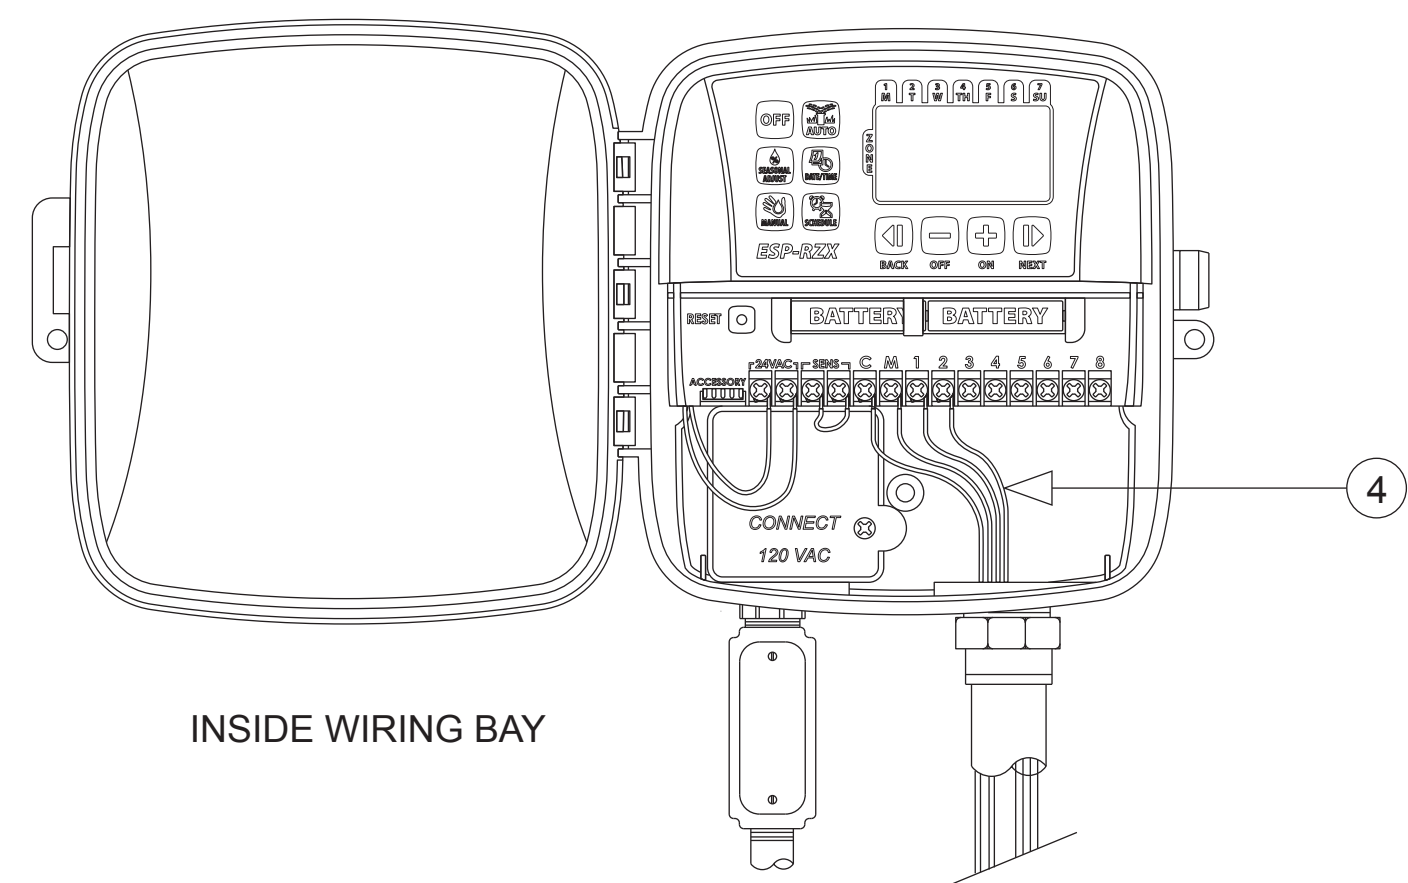

GENERAL NOTES:

- ① RAIN BIRD ESP-RZX OUTDOOR WALL MOUNT CONTROLLER.
- ② WIRE BAY COVER.
- ③ 3/4-INCH PVC SCH 40 CONDUIT AND FITTINGS.
- ④ WIRES TO REMOTE CONTROL VALVES.
- ⑤ JUNCTION BOX.
- ⑥ 1/2-INCH PVC SCH 40 CONDUIT TO POWER SUPPLY.