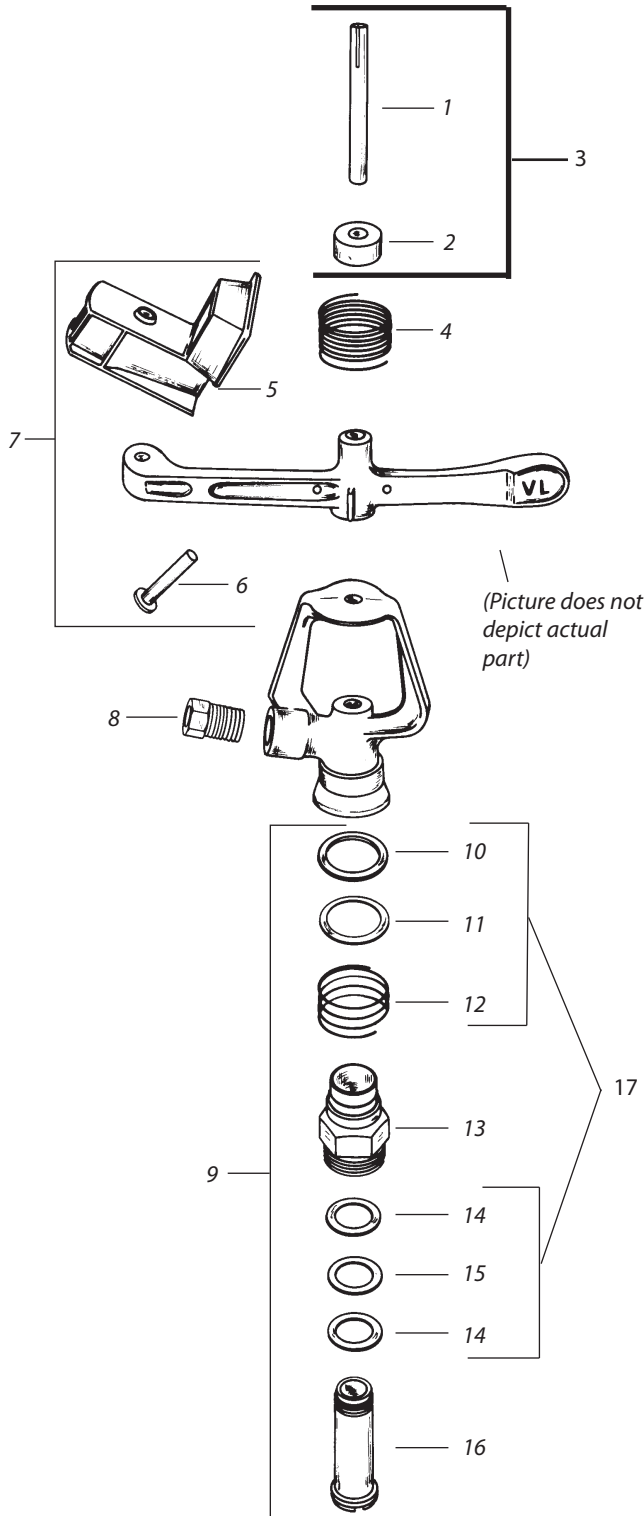

14VH

Ref.	Part Description	14VH
UPPER ASSEMBLY		
3	Fulcrum Kit	177416
1	Fulcrum Pin	(100793)
2	Arm Hood	(117360)
7	Arm Spring Assembly	177521
4	Arm Spring	(100172)
5	Wedge	(111188)
6	Wedge Pin	(116046)
NOZZLES (Specify nozzle size when ordering)		
8	Straight Bore	105780xx
BEARING ASSEMBLY		
9	Bearing Assembly (H Style)	177535
10	Top Seal Washer (Black)	(104183)
11	Metal Top Seal Washer	(100280)
12	Bearing Spring	(105431)
13	Bearing Sleeve (Brass)	177510
14	Bearing Washer (2) (Black)	(104181)
15	Wear Washer	(104696)
16	Bearing Nipple	177516
17	Bearing Washer Kit	177536
10	Top Seal Washer (Black)	(104183)
11	Metal Top Seal Washer	(100280)
12	Bearing Spring	(105431)
14	Bearing Washer (2) (Black)	(104181)
15	Wear Washer	(104696)

Note: Part numbers enclosed in brackets () are not available individually, but may be sold in assemblies or kits.