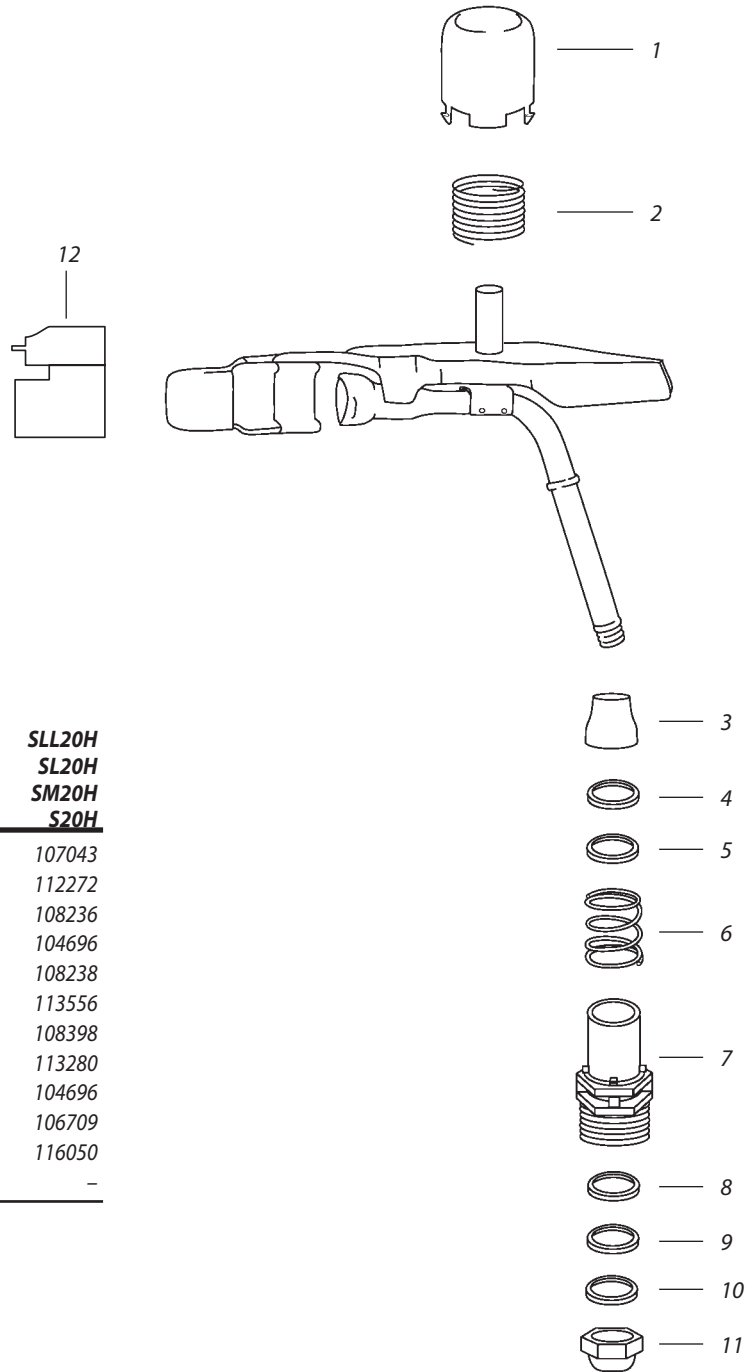

SLL20VH / SL20VH / SM20VH / S20VH

SLL20H / SL20H / SM20H / S20H

Ref.	Part Description	SLL20VH	SLL20H
		SL20VH SM20VH S20VH	SL20H SM20H S20H
1	Hood, Spring	107043	107043
2	Spring, Arm	112272	112272
3	Hood, Upthrust	108236	108236
4	Washer, Wear	104696	104696
5	Washer, S.S.	108238	108238
6	Spring, Upthrust	113556	113556
7	Sleeve, Bearing, Molded	108398	108398
8	Washer, Seal	113280	113280
9	Washer, Wear	112100	104696
10	Washer, Bearing	106709	106709
11	Nut, Flange	116050	116050
12	PJ Attachment Strong Drive	112099	-

Note: Part numbers enclosed in brackets () are not available individually, but may be sold in assemblies or kits.